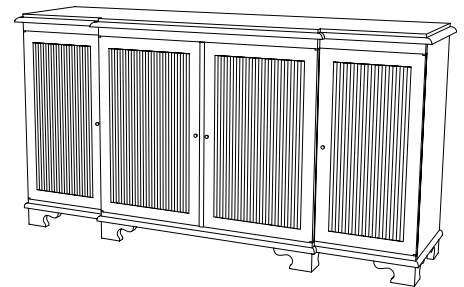

IATESTA  
STUDIO

WEATHERLY NIGHTSTAND

32-1812  
30"W x 21"D x 32"H

CUSTOM SUGGESTIONS

Standard

Standard Chest

Standard Commode

Standard Breakfront

With one drawer and two doors

With pull-out tray and three drawers

WEATHERLY NIGHTSTAND

32-1812

30"W x 21"D x 32"H

Species: Painted

Finish: PF103 / Parisian White

One pull-out tray

One drawer with solid bottom, mounted on concealed soft close slides

above one open compartment with one adjustable shelf

Hardware: Antiqued brass

Piece made to go against a wall

Custom sizes and finishes available