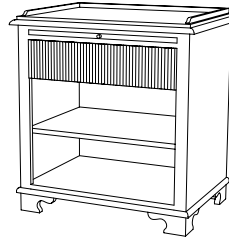

IATESTA  
STUDIO

WEATHERLY NIGHTSTAND

32-1812  
30"W x 21"D x 32"H

CUSTOM SUGGESTIONS

Standard

Standard Chest

Standard Commode

Standard Breakfront

With one drawer and two doors

With pull-out tray and three drawers

WEATHERLY NIGHTSTAND

32-1812

30"W x 21"D x 32"H

Species: Painted

Finish: PF103 / Parisian White

One pull-out tray

One drawer with solid bottom, mounted on concealed soft close slides

above one open compartment with one adjustable shelf

Hardware: Antiqued brass

Piece made to go against a wall

Custom sizes and finishes available