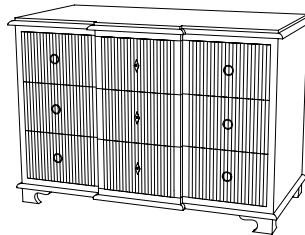

IATESTA  
STUDIO

WEATHERLY NIGHTSTAND

32-1812  
30"W x 21"D x 32"H

CUSTOM SUGGESTIONS

Standard

Standard Chest

Standard Commode

Standard Breakfront

With one drawer and two doors

With pull-out tray and three drawers

WEATHERLY NIGHTSTAND

32-1812

30"W x 21"D x 32"H

Species: Painted

Finish: PF103 / Parisian White

One pull-out tray

One drawer with solid bottom, mounted on concealed soft close slides

above one open compartment with one adjustable shelf

Hardware: Antiqued brass

Piece made to go against a wall

Custom sizes and finishes available