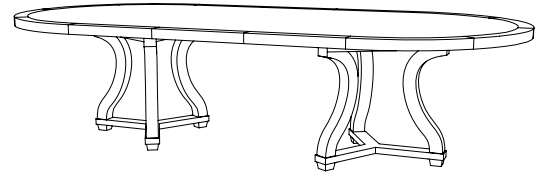

IATESTA
STUDIO

WARDOUR DINING TABLE

11-1703
60" Dia. x 30"H

IATESTA STUDIO

FURNITURE
LIGHTING
ACCESSORIES
TEXTILES

CUSTOM SUGGESTIONS

Standard

Standard Arrundell Dining Table Size I

Standard Wardour Side Table

Double pedestal

With one leaf

Oval

Hand Made in Maryland
410.604.0360 (P)
410.604.0363 (F)
info@iatestastudio.com
iatestastudio.com

NOTE: Due to variations in printing, the colors shown here cannot absolutely represent true quality and hue. Prior to ordering, please confirm details of this tearsheet and reference finish samples available through your local showroom or sales representative. Line drawings are not drawn to scale.

WARDOUR DINING TABLE

Design Staash\Quinn

11-1703

60" Dia. x 30"H

Species: White Oak – Rift Sawn

Finish: O315 / Mohegan

Clearance under top: 28"

Custom sizes and finishes available