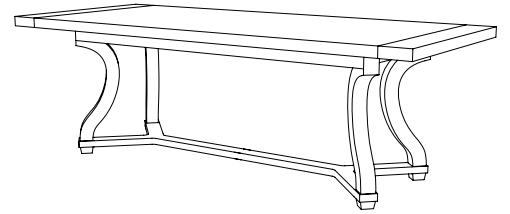

IATESTA
STUDIO

WARDOUR DINING TABLE

11-1703
60" Dia. x 30"H

IATESTA STUDIO

FURNITURE
LIGHTING
ACCESSORIES
TEXTILES

CUSTOM SUGGESTIONS

Standard

Standard Arrundell Dining Table Size I

Standard Wardour Side Table

Double pedestal

With one leaf

Oval

Hand Made in Maryland
410.604.0360 (P)
410.604.0363 (F)
info@iatestastudio.com
iatestastudio.com

NOTE: Due to variations in printing, the colors shown here cannot absolutely represent true quality and hue. Prior to ordering, please confirm details of this tearsheet and reference finish samples available through your local showroom or sales representative. Line drawings are not drawn to scale.

WARDOUR DINING TABLE

Design Staash\Quinn

11-1703

60" Dia. x 30"H

Species: White Oak – Rift Sawn

Finish: O315 / Mohegan

Clearance under top: 28"

Custom sizes and finishes available