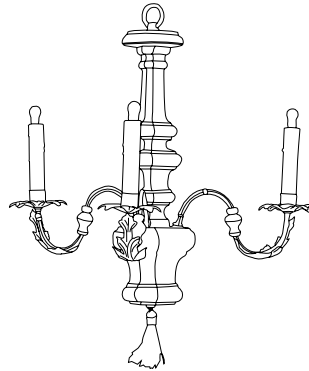

IATESTA

FURNITURE
LIGHTING
ACCESSORIES
TEXTILES

STUDIO

CUSTOM SUGGESTIONS

Standard