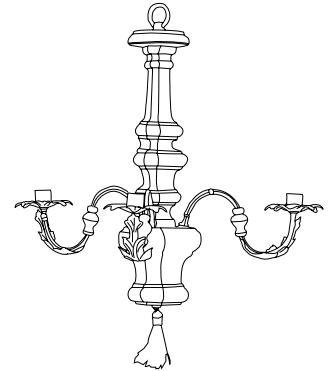

IATESTA
STUDIO

VERONA CHANDELIER

41-0411
21" Dia. x 23"H

Hand Made in Maryland
410.604.0360 (P)
410.604.0363 (F)
info@iatestastudio.com
iatestastudio.com

NOTE: Due to variations in printing, the colors shown here cannot absolutely represent true quality and hue. Prior to ordering, please confirm details of this tearsheet and reference finish samples available through your local showroom or sales representative. Line drawings are not drawn to scale.

IATESTA

FURNITURE
LIGHTING
ACCESSORIES
TEXTILES

STUDIO

CUSTOM SUGGESTIONS

Standard

Un-electrified

VERONA CHANDELIER

41-0411

21" Dia. x 23"H

Finish: Antique Paint and Iron – As Shown

Hand Carved

3 lights / candelabra sockets / max wattage 40W

UL Listed

Weight: 10 lbs

Custom sizes and finishes available

MADE
IN THE
U.S.A.