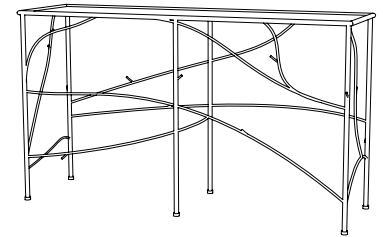

IATESTA
STUDIO

TWIG TABLE

14-0902
30"W x 14"D x 28.5"H

IATESTA FURNITURE
STUDIO LIGHTING
ACCESSORIES
TEXTILES

CUSTOM SUGGESTIONS

Standard

Standard Martini Table

As a cocktail table

As a console

Standard Firescreen

Standard Firewood Box

Hand Made in Maryland
410.604.0360 (P)
410.604.0363 (F)
info@iatestastudio.com
iatestastudio.com

NOTE: Due to variations in printing, the colors shown here cannot absolutely represent true quality and hue. Prior to ordering, please confirm details of this tearsheet and reference finish samples available through your local showroom or sales representative. Line drawings are not drawn to scale.

TWIG TABLE

14-0902

30"W x 14"D x 28.5"H

Finish: T303 / Burnished Oxide Gold

Top: Inset 0.25" thick heavily antiqued mirror

Custom sizes and finishes available