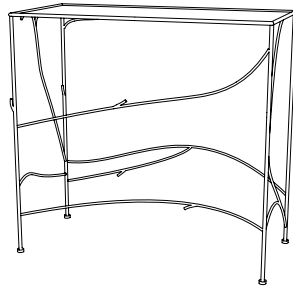

IATESTA
STUDIO

TWIG TABLE

14-0902
30"W x 14"D x 28.5"H

IATESTA FURNITURE
STUDIO LIGHTING
ACCESSORIES
TEXTILES

CUSTOM SUGGESTIONS

Standard

Standard Martini Table

As a cocktail table

As a console

Standard Firescreen

Standard Firewood Box

Hand Made in Maryland
410.604.0360 (P)
410.604.0363 (F)
info@iatestastudio.com
iatestastudio.com

NOTE: Due to variations in printing, the colors shown here cannot absolutely represent true quality and hue. Prior to ordering, please confirm details of this tearsheet and reference finish samples available through your local showroom or sales representative. Line drawings are not drawn to scale.

TWIG TABLE

14-0902

30"W x 14"D x 28.5"H

Finish: T303 / Burnished Oxide Gold

Top: Inset 0.25" thick heavily antiqued mirror

Custom sizes and finishes available