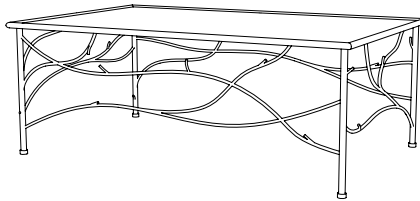

IATESTA
STUDIO

TWIG TABLE

14-0902
30"W x 14"D x 28.5"H

IATESTA FURNITURE
STUDIO LIGHTING
ACCESSORIES
TEXTILES

CUSTOM SUGGESTIONS

Standard

Standard Martini Table

As a cocktail table

TWIG TABLE

14-0902

30"W x 14"D x 28.5"H

Finish: T303 / Burnished Oxide Gold

Top: Inset 0.25" thick heavily antiqued mirror

Custom sizes and finishes available