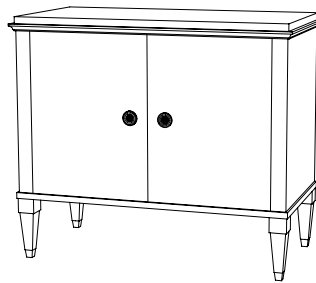

IATESTA
STUDIO

SWEDISH COMMUNE - SIZE I

31-9812-I
36"W x 18"D x 31"H

IATESTA STUDIO

FURNITURE
LIGHTING
ACCESSORIES
TEXTILES

CUSTOM SUGGESTIONS

Standard

Standard Size II

Two top drawers

As a cabinet v.1

As a cabinet v.2

As a cabinet v.3

SWEDISH COMMODE - SIZE I

31-9812-I

36"W x 18"D x 31"H

Species: Walnut