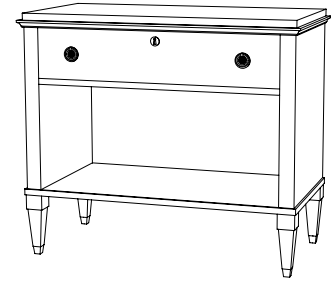

IATESTA
STUDIO

SWEDISH COMMUNE - SIZE I

31-9812-I
36"W x 18"D x 31"H

IATESTA STUDIO

FURNITURE
LIGHTING
ACCESSORIES
TEXTILES

CUSTOM SUGGESTIONS

Standard

Standard Size II

Two top drawers

As a cabinet v.1

As a cabinet v.2

As a cabinet v.3

SWEDISH COMMODE - SIZE I

31-9812-I

36"W x 18"D x 31"H

Species: Walnut