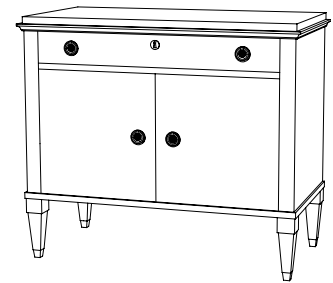

IATESTA
STUDIO

SWEDISH COMMUNE - SIZE I

31-9812-I
36"W x 18"D x 31"H

IATESTA STUDIO

FURNITURE
LIGHTING
ACCESSORIES
TEXTILES

CUSTOM SUGGESTIONS

Standard

Standard Size II

Two top drawers

As a cabinet v.1

As a cabinet v.2

As a cabinet v.3

SWEDISH COMMODE - SIZE I

31-9812-I

36"W x 18"D x 31"H

Species: Walnut