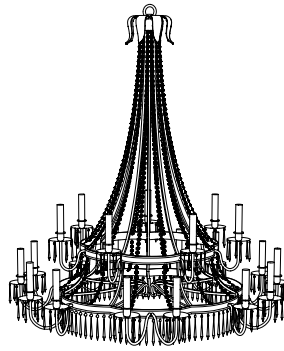

IATESTA
STUDIO

SCALLOPED TOLE CHANDELIER - SIZE II

41-0005-II
42" Dia. x 35"H

IATESTA STUDIO

FURNITURE
LIGHTING
ACCESSORIES
TEXTILES

CUSTOM SUGGESTIONS

Standard

Standard Size I

Standard Size III

Standard Scalloped Tole Sconce

Eliminate U-drops

Eliminate Russian feathers

Hand Made in Maryland
410.604.0360 (P)
410.604.0363 (F)
info@iatestastudio.com
iatestastudio.com

NOTE: Due to variations in printing, the colors shown here cannot absolutely represent true quality and hue. Prior to ordering, please confirm details of this tearsheet and reference finish samples available through your local showroom or sales representative. Line drawings are not drawn to scale.

SCALLOPED TOLE CHANDELIER - SIZE II

41-0005-II
42" Dia. x 35"H
Finish: T205 / Avezzano Gold
Accent: Antique Celadon
14 lights / candelabra sockets / max wattage 40W
UL Listed
Lead Crystal
Weight: 35 lbs
Custom sizes and finishes available