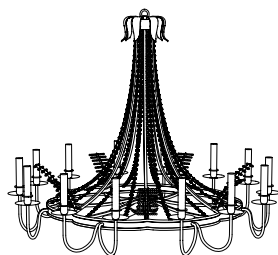

IATESTA
STUDIO

SCALLOPED TOLE CHANDELIER - SIZE II

41-0005-II
42" Dia. x 35"H

IATESTA STUDIO

FURNITURE
LIGHTING
ACCESSORIES
TEXTILES

CUSTOM SUGGESTIONS

Standard

Standard Size I

Standard Size III

Standard Scalloped Tole Sconce

Eliminate U-drops

Eliminate Russian feathers

Hand Made in Maryland
410.604.0360 (P)
410.604.0363 (F)
info@iatestastudio.com
iatestastudio.com

NOTE: Due to variations in printing, the colors shown here cannot absolutely represent true quality and hue. Prior to ordering, please confirm details of this tearsheet and reference finish samples available through your local showroom or sales representative. Line drawings are not drawn to scale.

SCALLOPED TOLE CHANDELIER - SIZE II

41-0005-II
42" Dia. x 35"H
Finish: T205 / Avezzano Gold
Accent: Antique Celadon
14 lights / candelabra sockets / max wattage 40W
UL Listed
Lead Crystal
Weight: 35 lbs
Custom sizes and finishes available