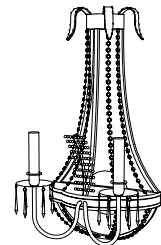

IATESTA
STUDIO

SCALLOPED TOLE CHANDELIER - SIZE II

41-0005-II
42" Dia. x 35"H

IATESTA STUDIO

FURNITURE
LIGHTING
ACCESSORIES
TEXTILES

CUSTOM SUGGESTIONS

Standard

Standard Size I

Standard Size III

Standard Scalloped Tole Sconce

Eliminate U-drops

Eliminate Russian feathers

Hand Made in Maryland
410.604.0360 (P)
410.604.0363 (F)
info@iatestastudio.com
iatestastudio.com

NOTE: Due to variations in printing, the colors shown here cannot absolutely represent true quality and hue. Prior to ordering, please confirm details of this tearsheet and reference finish samples available through your local showroom or sales representative. Line drawings are not drawn to scale.

SCALLOPED TOLE CHANDELIER - SIZE II

41-0005-II
42" Dia. x 35"H
Finish: T205 / Avezzano Gold
Accent: Antique Celadon
14 lights / candelabra sockets / max wattage 40W
UL Listed
Lead Crystal
Weight: 35 lbs
Custom sizes and finishes available