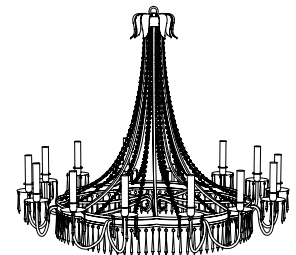

IATESTA
STUDIO

SCALLOPED TOLE CHANDELIER - SIZE II

41-0005-II
42" Dia. x 35"H

IATESTA STUDIO

FURNITURE
LIGHTING
ACCESSORIES
TEXTILES

CUSTOM SUGGESTIONS

Standard

Standard Size I

Standard Size III

Standard Scalloped Tole Sconce

Eliminate U-drops

Eliminate Russian feathers

Hand Made in Maryland
410.604.0360 (P)
410.604.0363 (F)
info@iatestastudio.com
iatestastudio.com

NOTE: Due to variations in printing, the colors shown here cannot absolutely represent true quality and hue. Prior to ordering, please confirm details of this tearsheet and reference finish samples available through your local showroom or sales representative. Line drawings are not drawn to scale.

SCALLOPED TOLE CHANDELIER - SIZE II

41-0005-II
42" Dia. x 35"H
Finish: T205 / Avezzano Gold
Accent: Antique Celadon
14 lights / candelabra sockets / max wattage 40W
UL Listed
Lead Crystal
Weight: 35 lbs
Custom sizes and finishes available