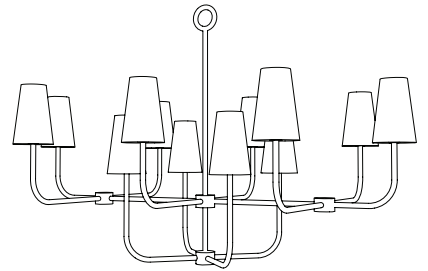

IATESTA
STUDIO

POMPIDOU SCONCE – SIZE III

42-1710-III
8.75"W x 7"D x 10.5"H
With Shades: 11.75"W x 8.5"D x 15"H

IATESTA STUDIO

FURNITURE
LIGHTING
ACCESSORIES
TEXTILES

CUSTOM SUGGESTIONS

Standard

Standard Size I

Standard Size II

Standard Chandelier Size III

Standard Chandelier Size II

Standard Chandelier Size I

Hand Made in Maryland
410.604.0360 (P)
410.604.0363 (F)
info@iatestastudio.com
iatestastudio.com

NOTE: Due to variations in printing, the colors shown here cannot absolutely represent true quality and hue. Prior to ordering, please confirm details of this tearsheet and reference finish samples available through your local showroom or sales representative. Line drawings are not drawn to scale.

POMPIDOU SCONCE – SIZE III

Design Staash\Quinn

42-1710-III

8.75"W x 7"D x 10.5"H

With Shades: 11.75"W x 8.5"D x 15"H

Finish As Shown: White Plaster

3 lights / candelabra sockets / max wattage 40W, limited to 25W with shades