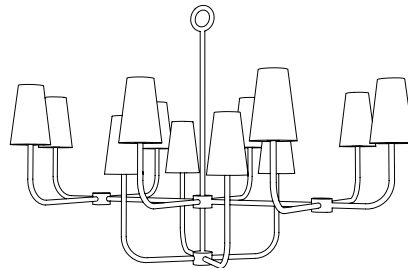

IATESTA
STUDIO

POMPIDOU CHANDELIER - SIZE II

41-1615-II
31" Dia. x 36.5"H

CUSTOM SUGGESTIONS

Standard

Standard Size I

Standard Size III

Standard Sconce Size I

Standard Sconce Size II

Standard Sconce Size III

Hand Made in Maryland
410.604.0360 (P)
410.604.0363 (F)
info@iatestastudio.com
iatestastudio.com

NOTE: Due to variations in printing, the colors shown here cannot absolutely represent true quality and hue. Prior to ordering, please confirm details of this tearsheet and reference finish samples available through your local showroom or sales representative. Line drawings are not drawn to scale.

POMPIDOU CHANDELIER - SIZE II

Design Staash\Quinn

41-1615-II

31" Dia. x 36.5"H

Finish: T211 / Etruscan Bronze

12 lights / candelabra sockets / max wattage 40W, limited to 25W with shades

UL Listed

Taupe Linen Shades, add 3.5" to the overall diameter of the piece