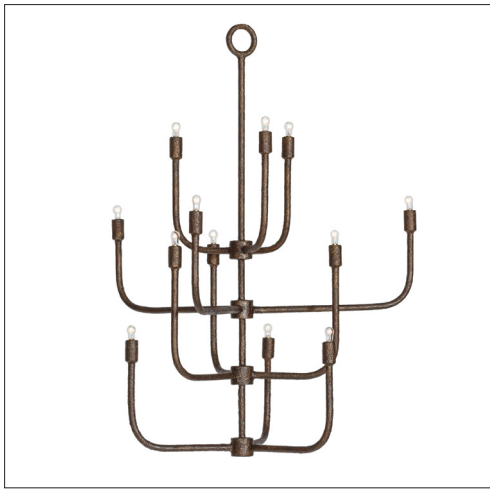

IATESTA
STUDIO

POMPIDOU CHANDELIER - SIZE II

41-1615-II
31" Dia. x 36.5"H

CUSTOM SUGGESTIONS

Standard

Standard Size I

Standard Size III

Standard Sconce Size I

Standard Sconce Size II

Standard Sconce Size III

Hand Made in Maryland
410.604.0360 (P)
410.604.0363 (F)
info@iatestastudio.com
iatestastudio.com

NOTE: Due to variations in printing, the colors shown here cannot absolutely represent true quality and hue. Prior to ordering, please confirm details of this tearsheet and reference finish samples available through your local showroom or sales representative. Line drawings are not drawn to scale.

POMPIDOU CHANDELIER - SIZE II

Design Staash\Quinn

41-1615-II

31" Dia. x 36.5"H

Finish: T211 / Etruscan Bronze

12 lights / candelabra sockets / max wattage 40W, limited to 25W with shades

UL Listed

Taupe Linen Shades, add 3.5" to the overall diameter of the piece

Weight: 20 lbs

Custom sizes and finishes available