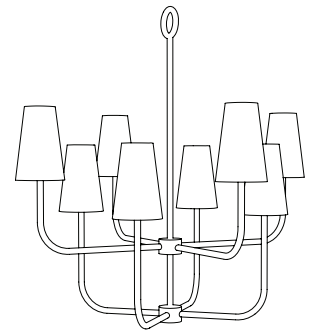

IATESTA
STUDIO

POMPIDOU CHANDELIER - SIZE II

41-1615-II
31" Dia. x 36.5"H

CUSTOM SUGGESTIONS

Standard

Standard Size I

Standard Size III

Standard Sconce Size I

Standard Sconce Size II

Standard Sconce Size III

Hand Made in Maryland
410.604.0360 (P)
410.604.0363 (F)
info@iatestastudio.com
iatestastudio.com

NOTE: Due to variations in printing, the colors shown here cannot absolutely represent true quality and hue. Prior to ordering, please confirm details of this tearsheet and reference finish samples available through your local showroom or sales representative. Line drawings are not drawn to scale.

POMPIDOU CHANDELIER - SIZE II

Design Staash\Quinn

41-1615-II

31" Dia. x 36.5"H

Finish: T211 / Etruscan Bronze

12 lights / candelabra sockets / max wattage 40W, limited to 25W with shades

UL Listed

Taupe Linen Shades, add 3.5" to the overall diameter of the piece