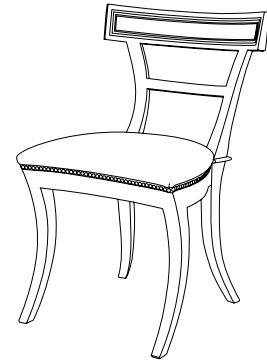

## CUSTOM SUGGESTIONS

Standard

Standard Dining Chair

With nail head trim

Dining Chair with nail head trim

Eliminate accents

Dining Chair eliminate accents

Hand Made in Maryland  
410.604.0360 (P)  
410.604.0363 (F)  
info@iatestastudio.com  
iatestastudio.com