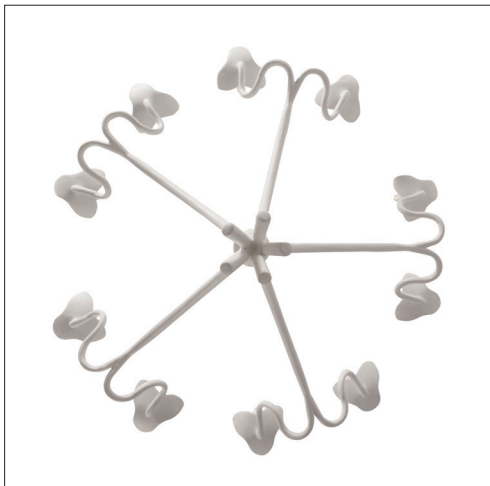

IATESTA
STUDIO

MATISSE CHANDELIER – SIZE II

41-1801-II
36" Dia. x 45"H

IATESTA FURNITURE LIGHTING ACCESSORIES TEXTILES STUDIO

CUSTOM SUGGESTIONS

Standard

Standard Size II with dish

Standard Size I

MATISSE CHANDELIER – SIZE II

Design Frank Babb Randolph
41-1801-II

36" Dia. x 45"H

Finish As Shown: White Plaster

10 lights / candelabra sockets / max wattage 40W

UL Listed

Custom sizes and finishes available