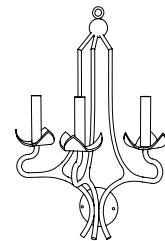

As a sconce v.2

Hand Made in Maryland
410.604.0360 (P)
410.604.0363 (F)
info@iatestastudio.com
iatestastudio.com

NOTE: Due to variations in printing, the colors shown here cannot absolutely represent true quality and hue. Prior to ordering, please confirm details of this tearsheet and reference finish samples available through your local showroom or sales representative. Line drawings are not drawn to scale.

MATISSE CHANDELIER – SIZE II

Design Frank Babb Randolph
41-1801-II

36" Dia. x 45"H

Finish As Shown: White Plaster

10 lights / candelabra sockets / max wattage 40W

UL Listed

Custom sizes and finishes available