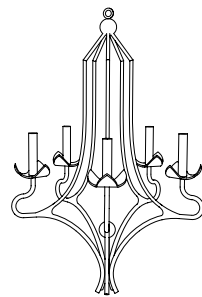

IATESTA
STUDIO

MATISSE CHANDELIER – SIZE II

41-1801-II
36" Dia. x 45"H

IATESTA FURNITURE LIGHTING ACCESSORIES TEXTILES STUDIO

CUSTOM SUGGESTIONS

Standard

Standard Size II with dish

Standard Size I

As a sconce v.2

As a sconce v.2

Hand Made in Maryland
410.604.0360 (P)
410.604.0363 (F)
info@iatestastudio.com
iatestastudio.com

NOTE: Due to variations in printing, the colors shown here cannot absolutely represent true quality and hue. Prior to ordering, please confirm details of this tearsheet and reference finish samples available through your local showroom or sales representative. Line drawings are not drawn to scale.

MATISSE CHANDELIER – SIZE II

Design Frank Babb Randolph
41-1801-II

36" Dia. x 45"H

Finish As Shown: White Plaster

10 lights / candelabra sockets / max wattage 40W

UL Listed

Custom sizes and finishes available