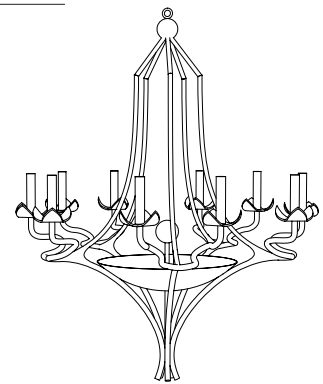

IATESTA
STUDIO

MATISSE CHANDELIER – SIZE II

41-1801-II
36" Dia. x 45"H

IATESTA FURNITURE LIGHTING ACCESSORIES TEXTILES STUDIO

CUSTOM SUGGESTIONS

Standard

Standard Size II with dish

Standard Size I

MATISSE CHANDELIER – SIZE II

Design Frank Babb Randolph
41-1801-II

36" Dia. x 45"H

Finish As Shown: White Plaster

10 lights / candelabra sockets / max wattage 40W

UL Listed

Custom sizes and finishes available