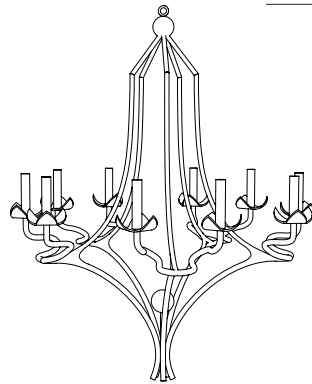

IATESTA
STUDIO

MATISSE CHANDELIER – SIZE II

41-1801-II
36" Dia. x 45"H

IATESTA FURNITURE LIGHTING ACCESSORIES TEXTILES STUDIO

CUSTOM SUGGESTIONS

Standard

Standard Size II with dish

Standard Size I

As a sconce v.2

As a sconce v.2

Hand Made in Maryland
410.604.0360 (P)
410.604.0363 (F)
info@iatestastudio.com
iatestastudio.com

NOTE: Due to variations in printing, the colors shown here cannot absolutely represent true quality and hue. Prior to ordering, please confirm details of this tearsheet and reference finish samples available through your local showroom or sales representative. Line drawings are not drawn to scale.

MATISSE CHANDELIER – SIZE II

Design Frank Babb Randolph
41-1801-II

36" Dia. x 45"H

Finish As Shown: White Plaster

10 lights / candelabra sockets / max wattage 40W

UL Listed

Custom sizes and finishes available