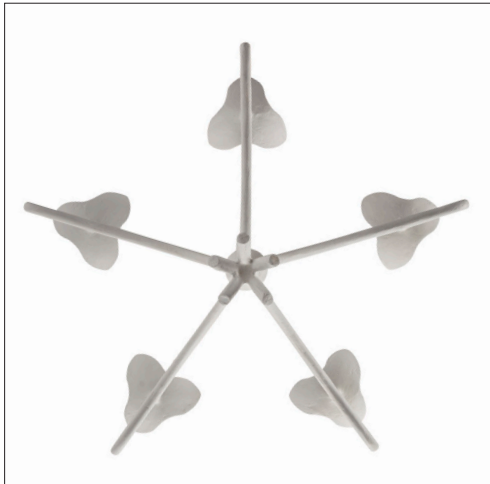

IATESTA  
STUDIO

MATISSE CHANDELIER – SIZE I

41-1801-I  
24" Dia. x 35"H

Hand Made in Maryland  
 410.604.0360 (P)  
 410.604.0363 (F)  
 info@iatestastudio.com  
 iatestastudio.com

**NOTE:** Due to variations in printing, the colors shown here cannot absolutely represent true quality and hue. Prior to ordering, please confirm details of this tearsheet and reference finish samples available through your local showroom or sales representative. Line drawings are not drawn to scale.

## CUSTOM SUGGESTIONS

Standard

Standard Size II

Standard Size II with dish

As a sconce v.2

As a sconce v.2

## MATISSE CHANDELIER – SIZE I

Design Frank Babb Randolph  
 41-1801-I  
 24" Dia. x 35"H  
 Finish As Shown: White Plaster  
 5 lights / candelabra sockets / max wattage 40W  
 UL Listed  
 Custom sizes and finishes available