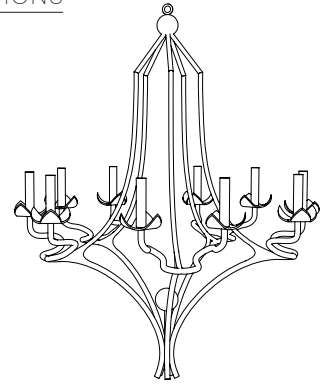

## CUSTOM SUGGESTIONS

Standard

Standard Size II

Standard Size II with dish

As a sconce v.2

As a sconce v.2

## MATISSE CHANDELIER – SIZE I

Design Frank Babb Randolph  
 41-1801-I  
 24" Dia. x 35"H  
 Finish As Shown: White Plaster  
 5 lights / candelabra sockets / max wattage 40W  
 UL Listed  
 Custom sizes and finishes available