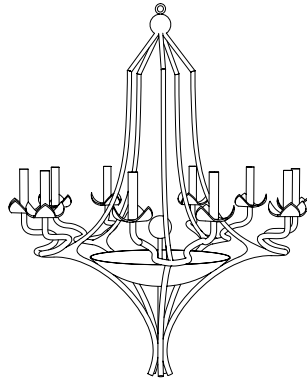

## CUSTOM SUGGESTIONS

Standard

Standard Size II

Standard Size II with dish

As a sconce v.2

As a sconce v.2

## MATISSE CHANDELIER – SIZE I

Design Frank Babb Randolph  
 41-1801-I  
 24" Dia. x 35"H  
 Finish As Shown: White Plaster  
 5 lights / candelabra sockets / max wattage 40W  
 UL Listed  
 Custom sizes and finishes available