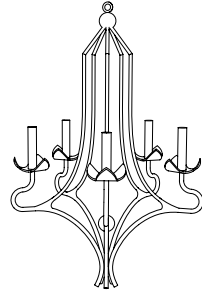

IATESTA  
STUDIO

MATISSE CHANDELIER – SIZE I

41-1801-I  
24" Dia. x 35"H

Hand Made in Maryland  
 410.604.0360 (P)  
 410.604.0363 (F)  
 info@iatestastudio.com  
 iatestastudio.com

**NOTE:** Due to variations in printing, the colors shown here cannot absolutely represent true quality and hue. Prior to ordering, please confirm details of this tearsheet and reference finish samples available through your local showroom or sales representative. Line drawings are not drawn to scale.

## CUSTOM SUGGESTIONS

Standard

Standard Size II

Standard Size II with dish

As a sconce v.2

As a sconce v.2

## MATISSE CHANDELIER – SIZE I

Design Frank Babb Randolph  
 41-1801-I  
 24" Dia. x 35"H  
 Finish As Shown: White Plaster  
 5 lights / candelabra sockets / max wattage 40W  
 UL Listed  
 Custom sizes and finishes available