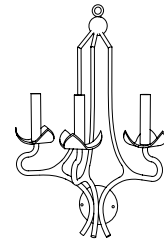

## CUSTOM SUGGESTIONS

Standard

Standard Size II

Standard Size II with dish

As a sconce v.2

As a sconce v.2

## MATISSE CHANDELIER – SIZE I

Design Frank Babb Randolph  
 41-1801-I  
 24" Dia. x 35"H  
 Finish As Shown: White Plaster  
 5 lights / candelabra sockets / max wattage 40W  
 UL Listed  
 Custom sizes and finishes available