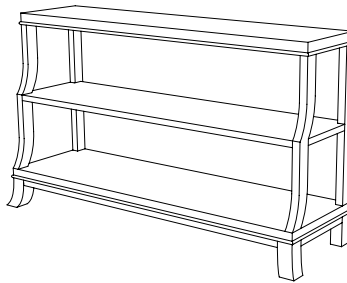

## CUSTOM SUGGESTIONS

Standard

Standard Size I

With doors

With drawers

As a console

For a TV

Hand Made in Maryland  
410.604.0360 (P)  
410.604.0363 (F)  
info@iatestastudio.com  
iatestastudio.com