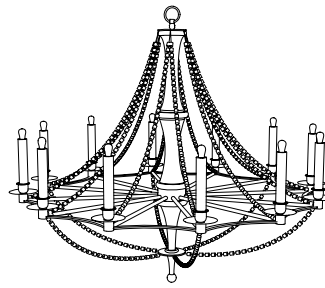

IATESTA  
STUDIO

LEIDEN SCONCE - SIZE II

42-0518-II  
24"W x 10"D x 31"H

CUSTOM SUGGESTIONS

Standard

Standard Size I

Standard Leiden Chandelier Size I

Standard Leiden Chandelier Size II