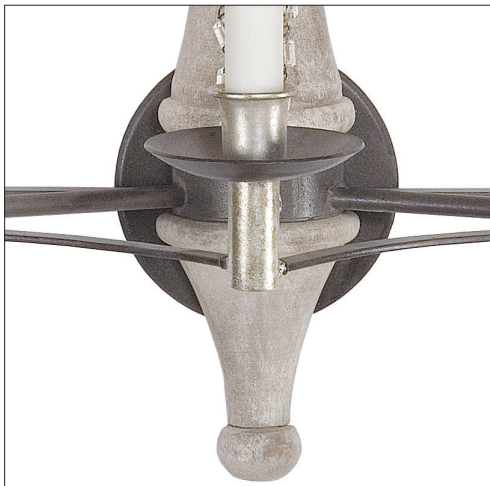

IATESTA  
STUDIO

LEIDEN SCONCE - SIZE II

42-0518-II  
24"W x 10"D x 31"H

CUSTOM SUGGESTIONS

Standard

Standard Size I

Standard Leiden Chandelier Size I

Standard Leiden Chandelier Size II

## LEIDEN SCONCE - SIZE II

42-0518-II  
24"W x 10"D x 31"H  
Turning Species: Mahogany  
Turning Finish: M205 / Weathered Mahogany  
Frame Finish: T102 / Natural Steel  
Accent: Silver Leaf  
3 lights / candelabra sockets / max wattage 40W  
UL Listed  
Weight: 7 lbs  
Custom sizes and finishes available