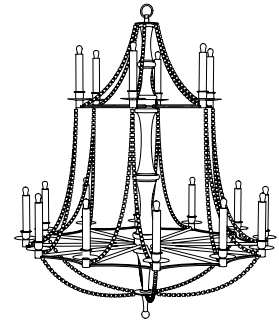

IATESTA  
STUDIO

LEIDEN SCONCE - SIZE II

42-0518-II  
24"W x 10"D x 31"H

CUSTOM SUGGESTIONS

Standard

Standard Size I

Standard Leiden Chandelier Size I

Standard Leiden Chandelier Size II

## LEIDEN SCONCE - SIZE II

42-0518-II  
24"W x 10"D x 31"H  
Turning Species: Mahogany  
Turning Finish: M205 / Weathered Mahogany  
Frame Finish: T102 / Natural Steel  
Accent: Silver Leaf  
3 lights / candelabra sockets / max wattage 40W  
UL Listed  
Weight: 7 lbs  
Custom sizes and finishes available