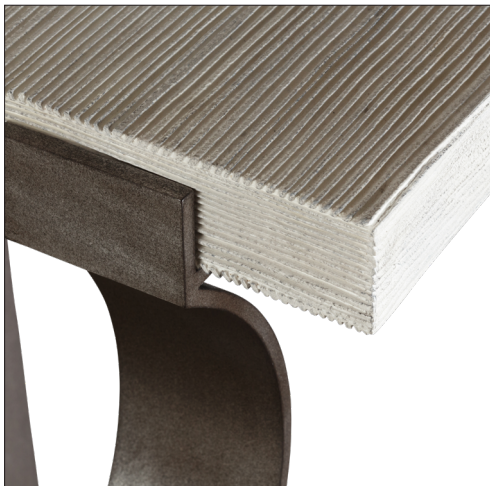

IATESTA  
STUDIO

LAYNE CONSOLE

13-1605  
70.75"W x 20.75"D x 33"H

IATESTA FURNITURE  
STUDIO LIGHTING  
ACCESSORIES  
TEXTILES

CUSTOM SUGGESTIONS

Standard

Standard Layne Bench - Size I

Standard Corsia Console

Standard Voie Console

Layne Console v.2

As a cocktail table

Hand Made in Maryland  
410.604.0360 (P)  
410.604.0363 (F)  
info@iatestastudio.com  
iatestastudio.com

**NOTE:** Due to variations in printing, the colors shown here cannot absolutely represent true quality and hue. Prior to ordering, please confirm details of this tearsheet and reference finish samples available through your local showroom or sales representative. Line drawings are not drawn to scale.

LAYNE CONSOLE

Design Staash\Quinn  
13-1605  
70.75"W x 20.75"D x 33"H  
Top: 70"W x 20"D x 33"H  
Top Species: Douglas Fir – Quarter Sawn  
Top Finish: Cumulus – Matte  
Base Finish: T310 / Scorched Silver Leaf  
Clearance under top: 30.5"  
Custom sizes and finishes available