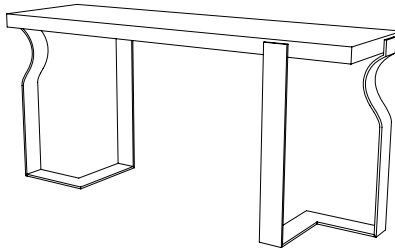

IATESTA  
STUDIO

LAYNE CONSOLE

13-1605  
70.75"W x 20.75"D x 33"H

IATESTA FURNITURE  
STUDIO LIGHTING  
ACCESSORIES  
TEXTILES

CUSTOM SUGGESTIONS

Standard

Standard Layne Bench - Size I

Standard Corsia Console

Standard Voie Console

Layne Console v.2

As a cocktail table

Hand Made in Maryland  
410.604.0360 (P)  
410.604.0363 (F)  
info@iatestastudio.com  
iatestastudio.com

**NOTE:** Due to variations in printing, the colors shown here cannot absolutely represent true quality and hue. Prior to ordering, please confirm details of this tearsheet and reference finish samples available through your local showroom or sales representative. Line drawings are not drawn to scale.

LAYNE CONSOLE

Design Staash\Quinn  
13-1605  
70.75"W x 20.75"D x 33"H  
Top: 70"W x 20"D x 33"H  
Top Species: Douglas Fir – Quarter Sawn  
Top Finish: Cumulus – Matte  
Base Finish: T310 / Scorched Silver Leaf  
Clearance under top: 30.5"  
Custom sizes and finishes available