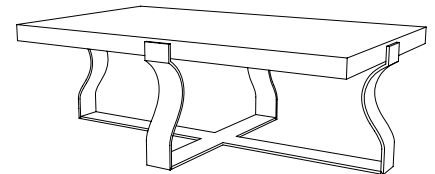

IATESTA  
STUDIO

LAYNE CONSOLE

13-1605  
70.75"W x 20.75"D x 33"H

IATESTA FURNITURE  
STUDIO LIGHTING  
ACCESSORIES  
TEXTILES

CUSTOM SUGGESTIONS

Standard

Standard Layne Bench - Size I

Standard Corsia Console

Standard Voie Console

Layne Console v.2

As a cocktail table

Hand Made in Maryland  
410.604.0360 (P)  
410.604.0363 (F)  
info@iatestastudio.com  
iatestastudio.com

**NOTE:** Due to variations in printing, the colors shown here cannot absolutely represent true quality and hue. Prior to ordering, please confirm details of this tearsheet and reference finish samples available through your local showroom or sales representative. Line drawings are not drawn to scale.

LAYNE CONSOLE

Design Staash\Quinn  
13-1605  
70.75"W x 20.75"D x 33"H  
Top: 70"W x 20"D x 33"H  
Top Species: Douglas Fir – Quarter Sawn  
Top Finish: Cumulus – Matte  
Base Finish: T310 / Scorched Silver Leaf  
Clearance under top: 30.5"  
Custom sizes and finishes available