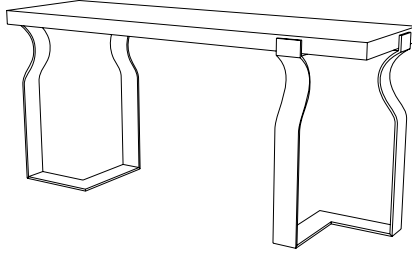

IATESTA  
STUDIO

LAYNE CONSOLE

13-1605  
70.75"W x 20.75"D x 33"H

IATESTA FURNITURE  
STUDIO LIGHTING  
ACCESSORIES  
TEXTILES

CUSTOM SUGGESTIONS

Standard

Standard Layne Bench - Size I

Standard Corsia Console

Standard Voie Console

Layne Console v.2

As a cocktail table

Hand Made in Maryland  
410.604.0360 (P)  
410.604.0363 (F)  
info@iatestastudio.com  
iatestastudio.com

**NOTE:** Due to variations in printing, the colors shown here cannot absolutely represent true quality and hue. Prior to ordering, please confirm details of this tearsheet and reference finish samples available through your local showroom or sales representative. Line drawings are not drawn to scale.

LAYNE CONSOLE

Design Staash\Quinn  
13-1605  
70.75"W x 20.75"D x 33"H  
Top: 70"W x 20"D x 33"H  
Top Species: Douglas Fir – Quarter Sawn  
Top Finish: Cumulus – Matte  
Base Finish: T310 / Scorched Silver Leaf  
Clearance under top: 30.5"  
Custom sizes and finishes available