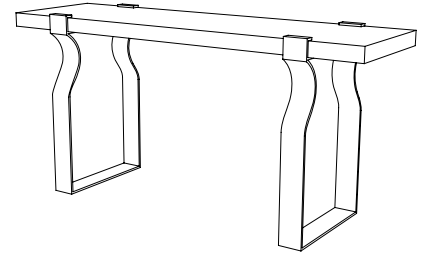

IATESTA  
STUDIO

LAYNE CONSOLE

13-1605  
70.75"W x 20.75"D x 33"H

IATESTA FURNITURE  
STUDIO LIGHTING  
ACCESSORIES  
TEXTILES

CUSTOM SUGGESTIONS

Standard

Standard Layne Bench - Size I

Standard Corsia Console

Standard Voie Console

Layne Console v.2

As a cocktail table

Hand Made in Maryland  
410.604.0360 (P)  
410.604.0363 (F)  
info@iatestastudio.com  
iatestastudio.com

**NOTE:** Due to variations in printing, the colors shown here cannot absolutely represent true quality and hue. Prior to ordering, please confirm details of this tearsheet and reference finish samples available through your local showroom or sales representative. Line drawings are not drawn to scale.

LAYNE CONSOLE

Design Staash\Quinn  
13-1605  
70.75"W x 20.75"D x 33"H  
Top: 70"W x 20"D x 33"H  
Top Species: Douglas Fir – Quarter Sawn  
Top Finish: Cumulus – Matte  
Base Finish: T310 / Scorched Silver Leaf  
Clearance under top: 30.5"  
Custom sizes and finishes available