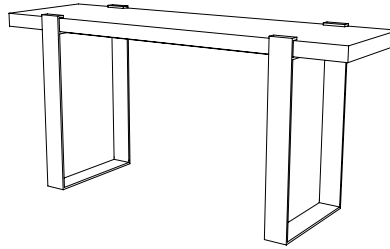

IATESTA  
STUDIO

LAYNE CONSOLE

13-1605  
70.75"W x 20.75"D x 33"H

IATESTA FURNITURE  
STUDIO LIGHTING  
ACCESSORIES  
TEXTILES

CUSTOM SUGGESTIONS

Standard

Standard Layne Bench - Size I

Standard Corsia Console

Standard Voie Console

Layne Console v.2

As a cocktail table

Hand Made in Maryland  
410.604.0360 (P)  
410.604.0363 (F)  
info@iatestastudio.com  
iatestastudio.com

**NOTE:** Due to variations in printing, the colors shown here cannot absolutely represent true quality and hue. Prior to ordering, please confirm details of this tearsheet and reference finish samples available through your local showroom or sales representative. Line drawings are not drawn to scale.

LAYNE CONSOLE

Design Staash\Quinn  
13-1605  
70.75"W x 20.75"D x 33"H  
Top: 70"W x 20"D x 33"H  
Top Species: Douglas Fir – Quarter Sawn  
Top Finish: Cumulus – Matte  
Base Finish: T310 / Scorched Silver Leaf  
Clearance under top: 30.5"  
Custom sizes and finishes available