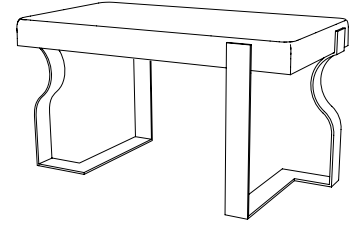

IATESTA  
STUDIO

LAYNE CONSOLE

13-1605  
70.75"W x 20.75"D x 33"H

IATESTA FURNITURE  
STUDIO LIGHTING  
ACCESSORIES  
TEXTILES

CUSTOM SUGGESTIONS

Standard

Standard Layne Bench - Size I

Standard Corsia Console

Standard Voie Console

Layne Console v.2

As a cocktail table

Hand Made in Maryland  
410.604.0360 (P)  
410.604.0363 (F)  
info@iatestastudio.com  
iatestastudio.com

**NOTE:** Due to variations in printing, the colors shown here cannot absolutely represent true quality and hue. Prior to ordering, please confirm details of this tearsheet and reference finish samples available through your local showroom or sales representative. Line drawings are not drawn to scale.

LAYNE CONSOLE

Design Staash\Quinn  
13-1605  
70.75"W x 20.75"D x 33"H  
Top: 70"W x 20"D x 33"H  
Top Species: Douglas Fir – Quarter Sawn  
Top Finish: Cumulus – Matte  
Base Finish: T310 / Scorched Silver Leaf  
Clearance under top: 30.5"  
Custom sizes and finishes available