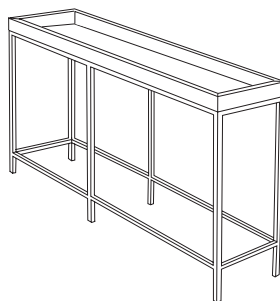

IATESTA
STUDIO

ITALIA COCKTAIL TABLE

15-0102
48"W x 24"D x 19"H

CUSTOM SUGGESTIONS

Standard

Without a tray top

As a console v.1

As an occasional table v.1

ITALIA COCKTAIL TABLE

15-0102

48"W x 24"D x 19"H

Finish, Top: FS102-01 Faux Antique Shagreen - Ivory

Finish, Base: T304 / Antique Silver

Custom sizes and finishes available