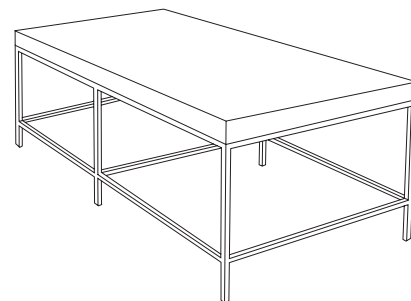

IATESTA
STUDIO

ITALIA COCKTAIL TABLE

15-0102
48"W x 24"D x 19"H

CUSTOM SUGGESTIONS

Standard

Without a tray top

As a console v.1

As an occasional table v.1

ITALIA COCKTAIL TABLE

15-0102

48"W x 24"D x 19"H

Finish, Top: FS102-01 Faux Antique Shagreen - Ivory

Finish, Base: T304 / Antique Silver

Custom sizes and finishes available