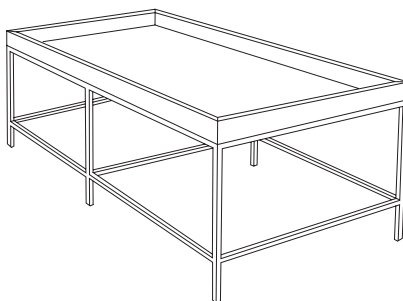

IATESTA
STUDIO

ITALIA COCKTAIL TABLE

15-0102
48"W x 24"D x 19"H

CUSTOM SUGGESTIONS

Standard

Without a tray top

As a console v.1

As an occasional table v.1

ITALIA COCKTAIL TABLE

15-0102

48"W x 24"D x 19"H

Finish, Top: FS102-01 Faux Antique Shagreen - Ivory

Finish, Base: T304 / Antique Silver

Custom sizes and finishes available