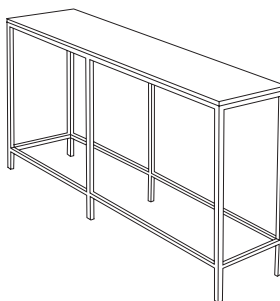

IATESTA
STUDIO

ITALIA COCKTAIL TABLE

15-0102
48"W x 24"D x 19"H

CUSTOM SUGGESTIONS

Standard

Without a tray top

As a console v.1

As an occasional table v.1

ITALIA COCKTAIL TABLE

15-0102

48"W x 24"D x 19"H

Finish, Top: FS102-01 Faux Antique Shagreen - Ivory

Finish, Base: T304 / Antique Silver

Custom sizes and finishes available