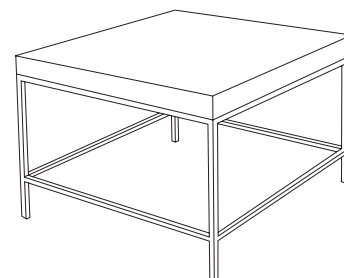

As an occasional table v.2

Hand Made in Maryland
410.604.0360 (P)
410.604.0363 (F)
info@iatestastudio.com
iatestastudio.com

NOTE: Due to variations in printing, the colors shown here cannot absolutely represent true quality and hue. Prior to ordering, please confirm details of this tearsheet and reference finish samples available through your local showroom or sales representative. Line drawings are not drawn to scale.

ITALIA COCKTAIL TABLE

15-0102

48"W x 24"D x 19"H

Finish, Top: FS102-01 Faux Antique Shagreen - Ivory

Finish, Base: T304 / Antique Silver

Custom sizes and finishes available