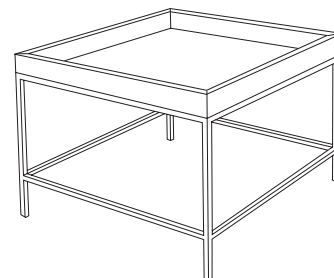

IATESTA
STUDIO

ITALIA COCKTAIL TABLE

15-0102
48"W x 24"D x 19"H

CUSTOM SUGGESTIONS

Standard

Without a tray top

As a console v.1

As an occasional table v.1

ITALIA COCKTAIL TABLE

15-0102

48"W x 24"D x 19"H

Finish, Top: FS102-01 Faux Antique Shagreen - Ivory

Finish, Base: T304 / Antique Silver

Custom sizes and finishes available