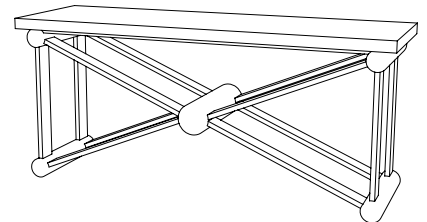

IATESTA
STUDIO

INNSBRUCK BENCH – SIZE II

22-0903-II
78"W x 16"D x 18"H

IATESTA STUDIO

FURNITURE
LIGHTING
ACCESSORIES
TEXTILES

CUSTOM SUGGESTIONS

Standard

Standard Size I

With channel tufted seat

As a double bench

As an occasional table

As a console

Hand Made in Maryland
410.604.0360 (P)
410.604.0363 (F)
info@iatestastudio.com
iatestastudio.com

NOTE: Due to variations in printing, the colors shown here cannot absolutely represent true quality and hue. Prior to ordering, please confirm details of this tearsheet and reference finish samples available through your local showroom or sales representative. Line drawings are not drawn to scale.

10.20

INNSBRUCK BENCH – SIZE II

22-0903-II

78"W x 16"D x 18"H

Species: Oak

Finish: O305 / Cersed Oak

Upholstered with top stitched details

COL 45 square feet or COM 2.5 yards with blind stitched details