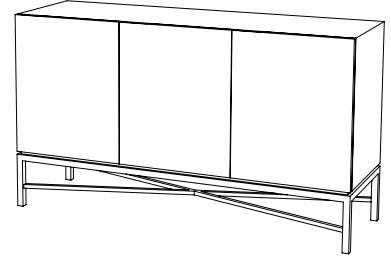

IATESTA
STUDIO

HORIZON CABINET – SIZE I

32-1806-I
36"W x 18"D x 29.5"H

IATESTA STUDIO

FURNITURE
LIGHTING
ACCESSORIES
TEXTILES

CUSTOM SUGGESTIONS

Standard Size I

Standard Size II

Standard Size III

As a tall cabinet

With drawers

As a side table

HORIZON CABINET – SIZE I

Design Staash\Quinn

32-1806-I

36"W x 18"D x 29.5"H