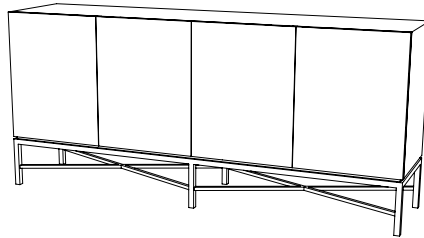

IATESTA
STUDIO

HORIZON CABINET – SIZE I

32-1806-I
36"W x 18"D x 29.5"H

IATESTA STUDIO

FURNITURE
LIGHTING
ACCESSORIES
TEXTILES

CUSTOM SUGGESTIONS

Standard Size I

Standard Size II

Standard Size III

As a tall cabinet

With drawers

As a side table

HORIZON CABINET – SIZE I

Design Staash\Quinn

32-1806-I

36"W x 18"D x 29.5"H