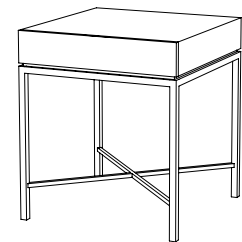

IATESTA
STUDIO

HORIZON CABINET – SIZE I

32-1806-I
36"W x 18"D x 29.5"H

IATESTA STUDIO

FURNITURE
LIGHTING
ACCESSORIES
TEXTILES

CUSTOM SUGGESTIONS

Standard Size I

Standard Size II

Standard Size III

As a tall cabinet

With drawers

As a side table

HORIZON CABINET – SIZE I

Design Staash\Quinn

32-1806-I

36"W x 18"D x 29.5"H