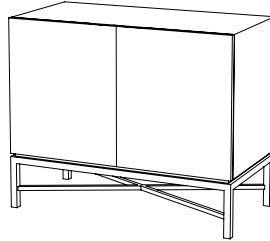

IATESTA
STUDIO

HORIZON CABINET – SIZE I

32-1806-I
36"W x 18"D x 29.5"H

IATESTA STUDIO

FURNITURE
LIGHTING
ACCESSORIES
TEXTILES

CUSTOM SUGGESTIONS

Standard Size I

Standard Size II

Standard Size III

As a tall cabinet

With drawers

As a side table

HORIZON CABINET – SIZE I

Design Staash\Quinn

32-1806-I

36"W x 18"D x 29.5"H