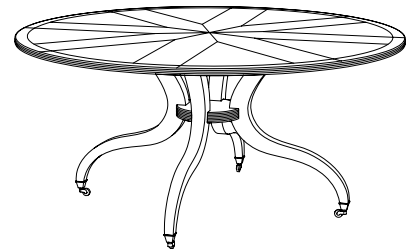

IATESTA
STUDIO

GATELY DINING TABLE

11-1119
80"W x 54"D x 30"H

CUSTOM SUGGESTIONS

Standard

As a rectangle

With one leaf

As a rectangle with radius corners

With two leaves

Standard Bennett Table Size I

Hand Made in Maryland
410.604.0360 (P)
410.604.0363 (F)
info@iatestastudio.com
iatestastudio.com

NOTE: Due to variations in printing, the colors shown here cannot absolutely represent true quality and hue. Prior to ordering, please confirm details of this tearsheet and reference finish samples available through your local showroom or sales representative. Line drawings are not drawn to scale.

GATELY DINING TABLE

11-1119

80"W x 54"D x 30"H

Species: Mahogany

Finish: M203 / Cardiff

Top: Planked

Legs: Antiqued brass ferrules

Also Standard:

Add one 20" center leaf opening to 100"W

Add two 20" center leaves opening to 120"W

Clearance under top: 29"

Custom sizes and finishes available