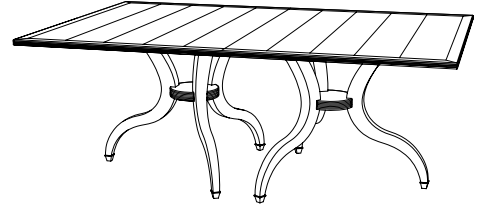

IATESTA
STUDIO

GATELY DINING TABLE

11-1119
80"W x 54"D x 30"H

CUSTOM SUGGESTIONS

Standard

As a rectangle

With one leaf

As a rectangle with radius corners

With two leaves

Standard Bennett Table Size I

Hand Made in Maryland
410.604.0360 (P)
410.604.0363 (F)
info@iatestastudio.com
iatestastudio.com

NOTE: Due to variations in printing, the colors shown here cannot absolutely represent true quality and hue. Prior to ordering, please confirm details of this tearsheet and reference finish samples available through your local showroom or sales representative. Line drawings are not drawn to scale.

GATELY DINING TABLE

11-1119

80"W x 54"D x 30"H

Species: Mahogany

Finish: M203 / Cardiff

Top: Planked

Legs: Antiqued brass ferrules

Also Standard:

Add one 20" center leaf opening to 100"W

Add two 20" center leaves opening to 120"W

Clearance under top: 29"

Custom sizes and finishes available