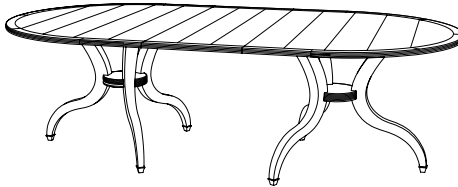

IATESTA
STUDIO

GATELY DINING TABLE

11-1119
80"W x 54"D x 30"H

CUSTOM SUGGESTIONS

Standard

As a rectangle

With one leaf

As a rectangle with radius corners

With two leaves

Standard Bennett Table Size I

Hand Made in Maryland
410.604.0360 (P)
410.604.0363 (F)
info@iatestastudio.com
iatestastudio.com

NOTE: Due to variations in printing, the colors shown here cannot absolutely represent true quality and hue. Prior to ordering, please confirm details of this tearsheet and reference finish samples available through your local showroom or sales representative. Line drawings are not drawn to scale.

GATELY DINING TABLE

11-1119

80"W x 54"D x 30"H

Species: Mahogany

Finish: M203 / Cardiff

Top: Planked

Legs: Antiqued brass ferrules

Also Standard:

Add one 20" center leaf opening to 100"W

Add two 20" center leaves opening to 120"W

Clearance under top: 29"

Custom sizes and finishes available