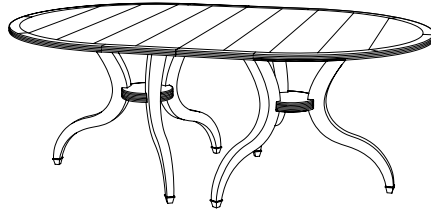

IATESTA
STUDIO

GATELY DINING TABLE

11-1119
80"W x 54"D x 30"H

CUSTOM SUGGESTIONS

Standard

As a rectangle

With one leaf

As a rectangle with radius corners

With two leaves

Standard Bennett Table Size I

Hand Made in Maryland
410.604.0360 (P)
410.604.0363 (F)
info@iatestastudio.com
iatestastudio.com

NOTE: Due to variations in printing, the colors shown here cannot absolutely represent true quality and hue. Prior to ordering, please confirm details of this tearsheet and reference finish samples available through your local showroom or sales representative. Line drawings are not drawn to scale.

GATELY DINING TABLE

11-1119

80"W x 54"D x 30"H

Species: Mahogany

Finish: M203 / Cardiff

Top: Planked

Legs: Antiqued brass ferrules

Also Standard:

Add one 20" center leaf opening to 100"W

Add two 20" center leaves opening to 120"W

Clearance under top: 29"

Custom sizes and finishes available