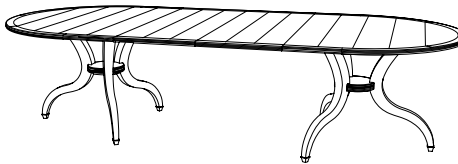

IATESTA
STUDIO

GATELY DINING TABLE

11-1119
80"W x 54"D x 30"H

CUSTOM SUGGESTIONS

Standard

As a rectangle

With one leaf

As a rectangle with radius corners

With two leaves

Standard Bennett Table Size I

Hand Made in Maryland
410.604.0360 (P)
410.604.0363 (F)
info@iatestastudio.com
iatestastudio.com

NOTE: Due to variations in printing, the colors shown here cannot absolutely represent true quality and hue. Prior to ordering, please confirm details of this tearsheet and reference finish samples available through your local showroom or sales representative. Line drawings are not drawn to scale.

GATELY DINING TABLE

11-1119

80"W x 54"D x 30"H

Species: Mahogany

Finish: M203 / Cardiff

Top: Planked

Legs: Antiqued brass ferrules

Also Standard:

Add one 20" center leaf opening to 100"W

Add two 20" center leaves opening to 120"W

Clearance under top: 29"

Custom sizes and finishes available