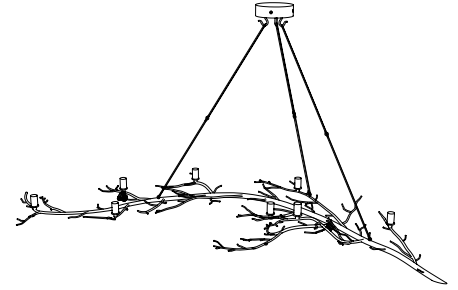

IATESTA
STUDIO

FIORE CHANDELIER

41-1203
65"W x 32"D x 37"H

IATESTA FURNITURE
STUDIO LIGHTING
ACCESSORIES
TEXTILES

CUSTOM SUGGESTIONS

Standard

As a pendant

Round

As a sconce - left & right

Mirror of standard

Hand Made in Maryland
410.604.0360 (P)
410.604.0363 (F)
info@iatestastudio.com
iatestastudio.com

NOTE: Due to variations in printing, the colors shown here cannot absolutely represent true quality and hue. Prior to ordering, please confirm details of this tearsheet and reference finish samples available through your local showroom or sales representative. Line drawings are not drawn to scale.

FIORE CHANDELIER

41-1203

65"W x 32"D x 37"H

Finish: T215 / Cernobbio Rust on Fiore Texture

8 lights / candelabra sockets / max wattage 40W

Weight: 15 lbs

Custom sizes and finishes available