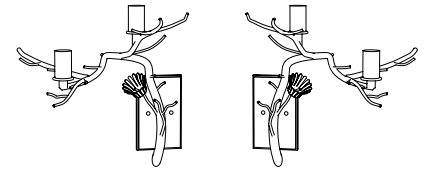

IATESTA
STUDIO

FIORE CHANDELIER

41-1203
65"W x 32"D x 37"H

IATESTA FURNITURE
STUDIO LIGHTING
ACCESSORIES
TEXTILES

CUSTOM SUGGESTIONS

Standard

As a pendant

Round

As a sconce - left & right

Mirror of standard

Hand Made in Maryland
410.604.0360 (P)
410.604.0363 (F)
info@iatestastudio.com
iatestastudio.com

NOTE: Due to variations in printing, the colors shown here cannot absolutely represent true quality and hue. Prior to ordering, please confirm details of this tearsheet and reference finish samples available through your local showroom or sales representative. Line drawings are not drawn to scale.

FIORE CHANDELIER

41-1203

65"W x 32"D x 37"H

Finish: T215 / Cernobbio Rust on Fiore Texture

8 lights / candelabra sockets / max wattage 40W

Weight: 15 lbs

Custom sizes and finishes available