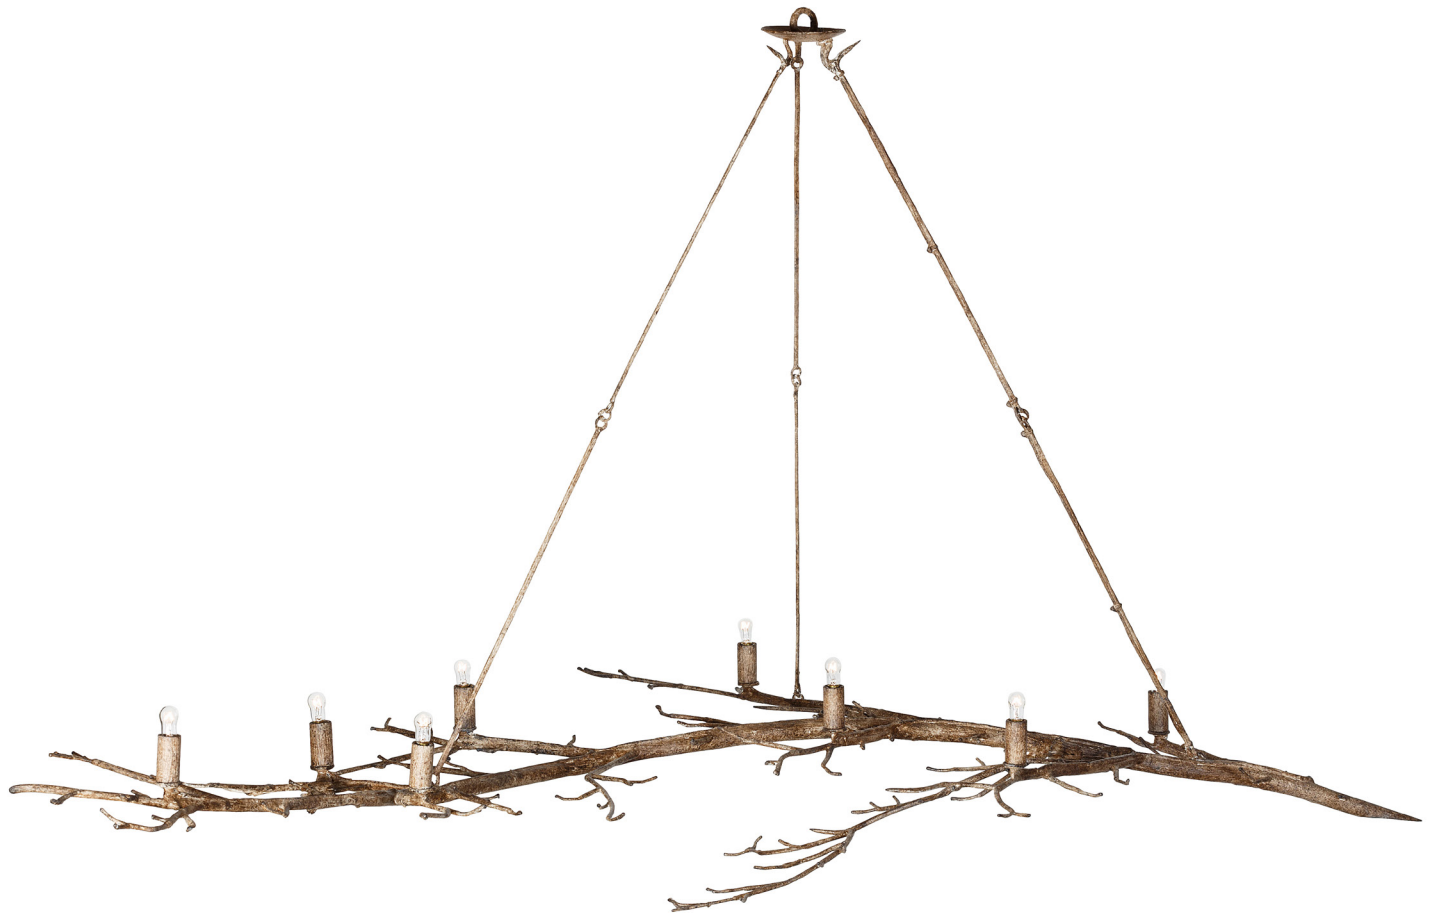

IATESTA
STUDIO

FIORE CHANDELIER

41-1203
65"W x 32"D x 37"H

IATESTA FURNITURE
STUDIO LIGHTING
ACCESSORIES
TEXTILES

CUSTOM SUGGESTIONS

Standard

As a pendant

Round

As a sconce - left & right

Mirror of standard

Hand Made in Maryland
410.604.0360 (P)
410.604.0363 (F)
info@iatestastudio.com
iatestastudio.com

NOTE: Due to variations in printing, the colors shown here cannot absolutely represent true quality and hue. Prior to ordering, please confirm details of this tearsheet and reference finish samples available through your local showroom or sales representative. Line drawings are not drawn to scale.

FIORE CHANDELIER

41-1203

65"W x 32"D x 37"H

Finish: T215 / Cernobbio Rust on Fiore Texture

8 lights / candelabra sockets / max wattage 40W

Weight: 15 lbs

Custom sizes and finishes available