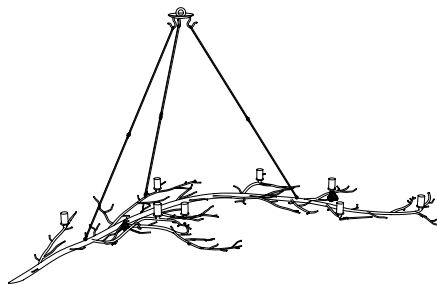

IATESTA
STUDIO

FIORE CHANDELIER

41-1203
65"W x 32"D x 37"H

IATESTA FURNITURE
STUDIO LIGHTING
ACCESSORIES
TEXTILES

CUSTOM SUGGESTIONS

Standard

As a pendant

Round

As a sconce - left & right

Mirror of standard

Hand Made in Maryland
410.604.0360 (P)
410.604.0363 (F)
info@iatestastudio.com
iatestastudio.com

NOTE: Due to variations in printing, the colors shown here cannot absolutely represent true quality and hue. Prior to ordering, please confirm details of this tearsheet and reference finish samples available through your local showroom or sales representative. Line drawings are not drawn to scale.

FIORE CHANDELIER

41-1203

65"W x 32"D x 37"H

Finish: T215 / Cernobbio Rust on Fiore Texture

8 lights / candelabra sockets / max wattage 40W

Weight: 15 lbs

Custom sizes and finishes available