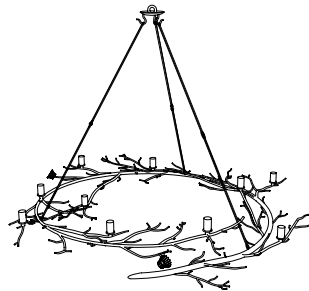

IATESTA
STUDIO

FIORE CHANDELIER

41-1203
65"W x 32"D x 37"H

IATESTA FURNITURE
STUDIO LIGHTING
ACCESSORIES
TEXTILES

CUSTOM SUGGESTIONS

Standard

As a pendant

Round

As a sconce - left & right

Mirror of standard

Hand Made in Maryland
410.604.0360 (P)
410.604.0363 (F)
info@iatestastudio.com
iatestastudio.com

NOTE: Due to variations in printing, the colors shown here cannot absolutely represent true quality and hue. Prior to ordering, please confirm details of this tearsheet and reference finish samples available through your local showroom or sales representative. Line drawings are not drawn to scale.

FIORE CHANDELIER

41-1203

65"W x 32"D x 37"H

Finish: T215 / Cernobbio Rust on Fiore Texture

8 lights / candelabra sockets / max wattage 40W

Weight: 15 lbs

Custom sizes and finishes available