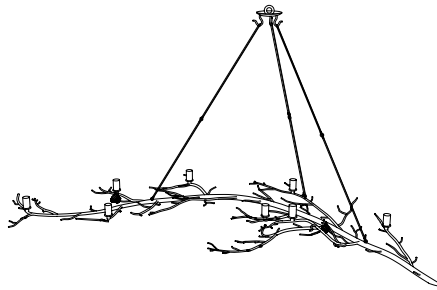

IATESTA
STUDIO

FIORE CHANDELIER

41-1203
65"W x 32"D x 37"H

IATESTA FURNITURE
STUDIO LIGHTING
ACCESSORIES
TEXTILES

CUSTOM SUGGESTIONS

Standard

As a pendant

Round

As a sconce - left & right

Mirror of standard

Hand Made in Maryland
410.604.0360 (P)
410.604.0363 (F)
info@iatestastudio.com
iatestastudio.com

NOTE: Due to variations in printing, the colors shown here cannot absolutely represent true quality and hue. Prior to ordering, please confirm details of this tearsheet and reference finish samples available through your local showroom or sales representative. Line drawings are not drawn to scale.

FIORE CHANDELIER

41-1203

65"W x 32"D x 37"H

Finish: T215 / Cernobbio Rust on Fiore Texture

8 lights / candelabra sockets / max wattage 40W

Weight: 15 lbs

Custom sizes and finishes available