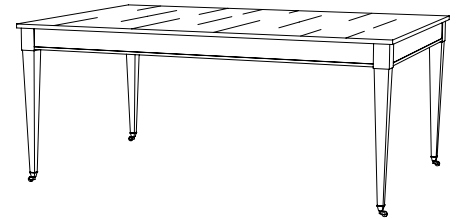

IATESTA
STUDIO

DIRECTOIRE DINING TABLE

11-9902
48" Dia. x 30.5"H

IATESTA STUDIO

FURNITURE
LIGHTING
ACCESSORIES
TEXTILES

CUSTOM SUGGESTIONS

Standard

Standard Console

Standard one leaf

Square

Standard two leaves

Rectangle

Hand Made in Maryland
410.604.0360 (P)
410.604.0363 (F)
info@iatestastudio.com
iatestastudio.com

NOTE: Due to variations in printing, the colors shown here cannot absolutely represent true quality and hue. Prior to ordering, please confirm details of this tearsheet and reference finish samples available through your local showroom or sales representative. Line drawings are not drawn to scale.

DIRECTOIRE DINING TABLE

11-9902

48" Dia. x 30.5"H

Species: Ash

Finish: A203 / Rift Sand

Top: Planked

Legs: Antiqued brass casters

Also standard:

Add one 24" center leaf opening to 72"W

Add two 24" center leaf opening to 96"W

Clearance under apron: 25.75"

Custom sizes and finishes available