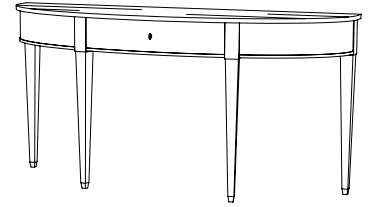

IATESTA
STUDIO

DIRECTOIRE DINING TABLE

11-9902
48" Dia. x 30.5"H

IATESTA STUDIO

FURNITURE
LIGHTING
ACCESSORIES
TEXTILES

CUSTOM SUGGESTIONS

Standard

Standard Console

Standard one leaf

Square

Standard two leaves

Rectangle

Hand Made in Maryland
410.604.0360 (P)
410.604.0363 (F)
info@iatestastudio.com
iatestastudio.com

NOTE: Due to variations in printing, the colors shown here cannot absolutely represent true quality and hue. Prior to ordering, please confirm details of this tearsheet and reference finish samples available through your local showroom or sales representative. Line drawings are not drawn to scale.

DIRECTOIRE DINING TABLE

11-9902

48" Dia. x 30.5"H

Species: Ash

Finish: A203 / Rift Sand

Top: Planked

Legs: Antiqued brass casters

Also standard:

Add one 24" center leaf opening to 72"W

Add two 24" center leaf opening to 96"W

Clearance under apron: 25.75"

Custom sizes and finishes available