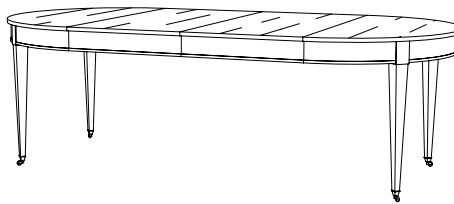

IATESTA
STUDIO

DIRECTOIRE DINING TABLE

11-9902
48" Dia. x 30.5"H

IATESTA STUDIO

FURNITURE
LIGHTING
ACCESSORIES
TEXTILES

CUSTOM SUGGESTIONS

Standard

Standard Console

Standard one leaf

Square

Standard two leaves

Rectangle

Hand Made in Maryland
410.604.0360 (P)
410.604.0363 (F)
info@iatestastudio.com
iatestastudio.com

NOTE: Due to variations in printing, the colors shown here cannot absolutely represent true quality and hue. Prior to ordering, please confirm details of this tearsheet and reference finish samples available through your local showroom or sales representative. Line drawings are not drawn to scale.

DIRECTOIRE DINING TABLE

11-9902

48" Dia. x 30.5"H

Species: Ash

Finish: A203 / Rift Sand

Top: Planked

Legs: Antiqued brass casters

Also standard:

Add one 24" center leaf opening to 72"W

Add two 24" center leaf opening to 96"W

Clearance under apron: 25.75"

Custom sizes and finishes available