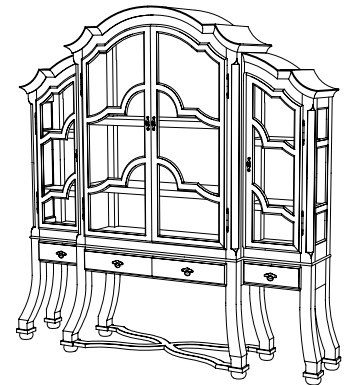

## CUSTOM SUGGESTIONS

Standard

With brass grillwork

With four drawers

With straight legs

With a commode base

As a breakfront

## DANISH CABINET

33-0707

57"W x 21.5"D x 96"H

Species: Painted

Finish: PF308 / Danish Gray

Restoration glass in upper doors and sides

Upper Cabinet: Two adjustable shelves

Lower Cabinet: Two drawers