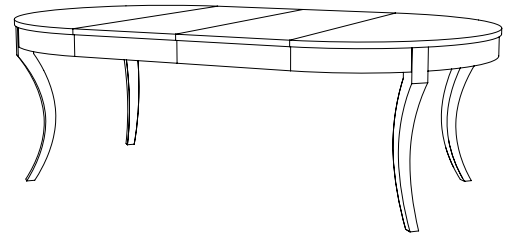

IATESTA
STUDIO

CORSICAN TABLE - SIZE I

14-9916-I
20" Dia. x 27"H

IATESTA STUDIO

FURNITURE
LIGHTING
ACCESSORIES
TEXTILES

CUSTOM SUGGESTIONS

Standard

Standard Size II

Square

Rectangle

As a dining table

As a dining table with leaves

Hand Made in Maryland
410.604.0360 (P)
410.604.0363 (F)
info@iatestastudio.com
iatestastudio.com

NOTE: Due to variations in printing, the colors shown here cannot absolutely represent true quality and hue. Prior to ordering, please confirm details of this tearsheet and reference finish samples available through your local showroom or sales representative. Line drawings are not drawn to scale.

CORSICAN TABLE - SIZE I

14-9916 - I

20" Dia. x 27"H

Species: Cherry

Finish: C306 / Corsican Walnut

Custom sizes and finishes available

iatestastudio.com

All content © by Iatesta Studio