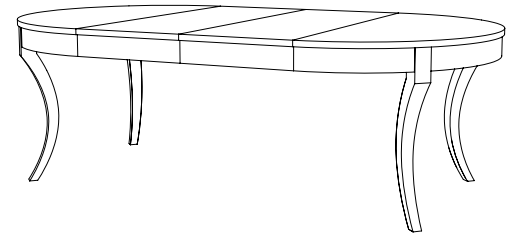

IATESTA
STUDIO

CORSICAN TABLE - SIZE II

14-9916-II
30" Dia. x 27"H

IATESTA STUDIO

FURNITURE
LIGHTING
ACCESSORIES
TEXTILES

CUSTOM SUGGESTIONS

Standard

Standard Size I

Square

Rectangle

As a dining table

As a dining table with leaves

Hand Made in Maryland
410.604.0360 (P)
410.604.0363 (F)
info@iatestastudio.com
iatestastudio.com

NOTE: Due to variations in printing, the colors shown here cannot absolutely represent true quality and hue. Prior to ordering, please confirm details of this tearsheet and reference finish samples available through your local showroom or sales representative. Line drawings are not drawn to scale.

CORSICAN TABLE - SIZE II

14-9916 - II

30" Dia. x 27"H

Species: Walnut

Finish: W209 / Medium Walnut

Custom sizes and finishes available

iatestastudio.com

All content © by Iatesta Studio