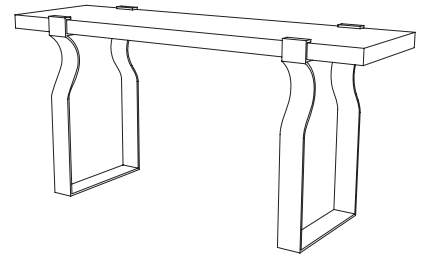

IATESTA  
STUDIO

CORSIA CONSOLE

13-1604  
70"W x 20.75"D x 33.375"H

CUSTOM SUGGESTIONS

Standard

Standard Layne Console

Standard Sentier Cocktail Table

Standard Voie Console

As a dining table

As a round side table

Hand Made in Maryland  
410.604.0360 (P)  
410.604.0363 (F)  
info@iatestastudio.com  
iatestastudio.com

**NOTE:** Due to variations in printing, the colors shown here cannot absolutely represent true quality and hue. Prior to ordering, please confirm details of this tearsheet and reference finish samples available through your local showroom or sales representative. Line drawings are not drawn to scale.

## CORSIA CONSOLE

Design Staash\Quinn  
13-1604

70"W x 20.75"D x 33.375"H

Top: 70"W x 20"D x 33"H

Top Species: Walnut

Top Finish: W215 / Arleigh – Matte

Base Finish: T201 / Bronze

Clearance under top: 30.5"