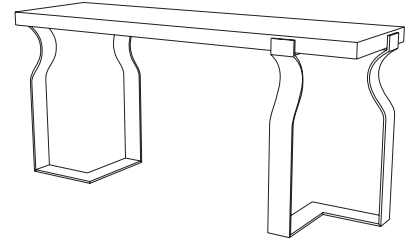

IATESTA  
STUDIO

CORSIA CONSOLE

13-1604  
70"W x 20.75"D x 33.375"H

CUSTOM SUGGESTIONS

Standard

Standard Layne Console

Standard Sentier Cocktail Table

Standard Voie Console

As a dining table

As a round side table

Hand Made in Maryland  
410.604.0360 (P)  
410.604.0363 (F)  
info@iatestastudio.com  
iatestastudio.com

**NOTE:** Due to variations in printing, the colors shown here cannot absolutely represent true quality and hue. Prior to ordering, please confirm details of this tearsheet and reference finish samples available through your local showroom or sales representative. Line drawings are not drawn to scale.

## CORSIA CONSOLE

Design Staash\Quinn  
13-1604

70"W x 20.75"D x 33.375"H

Top: 70"W x 20"D x 33"H

Top Species: Walnut

Top Finish: W215 / Arleigh – Matte

Base Finish: T201 / Bronze

Clearance under top: 30.5"