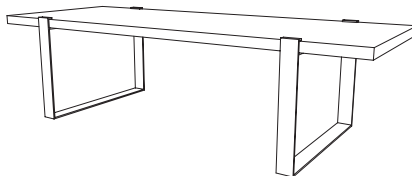

IATESTA  
STUDIO

CORSIA CONSOLE

13-1604  
70"W x 20.75"D x 33.375"H

CUSTOM SUGGESTIONS

Standard

Standard Layne Console

Standard Sentier Cocktail Table

Standard Voie Console

As a dining table

As a round side table

Hand Made in Maryland  
410.604.0360 (P)  
410.604.0363 (F)  
info@iatestastudio.com  
iatestastudio.com

**NOTE:** Due to variations in printing, the colors shown here cannot absolutely represent true quality and hue. Prior to ordering, please confirm details of this tearsheet and reference finish samples available through your local showroom or sales representative. Line drawings are not drawn to scale.

## CORSIA CONSOLE

Design Staash\Quinn  
13-1604

70"W x 20.75"D x 33.375"H

Top: 70"W x 20"D x 33"H

Top Species: Walnut

Top Finish: W215 / Arleigh – Matte

Base Finish: T201 / Bronze

Clearance under top: 30.5"