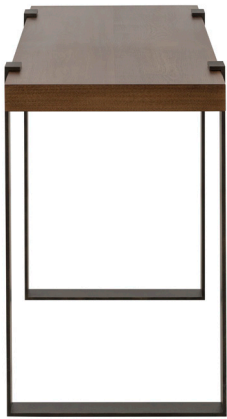

IATESTA  
STUDIO

CORSIA CONSOLE

13-1604  
70"W x 20.75"D x 33.375"H

CUSTOM SUGGESTIONS

Standard

Standard Layne Console

Standard Sentier Cocktail Table

Standard Voie Console

As a dining table

As a round side table

Hand Made in Maryland  
410.604.0360 (P)  
410.604.0363 (F)  
info@iatestastudio.com  
iatestastudio.com

**NOTE:** Due to variations in printing, the colors shown here cannot absolutely represent true quality and hue. Prior to ordering, please confirm details of this tearsheet and reference finish samples available through your local showroom or sales representative. Line drawings are not drawn to scale.

## CORSIA CONSOLE

Design Staash\Quinn  
13-1604

70"W x 20.75"D x 33.375"H

Top: 70"W x 20"D x 33"H

Top Species: Walnut

Top Finish: W215 / Arleigh – Matte

Base Finish: T201 / Bronze

Clearance under top: 30.5"