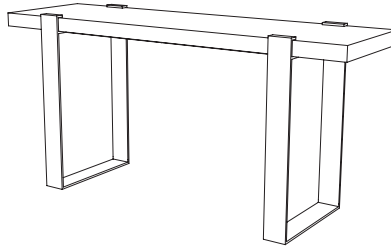

IATESTA  
STUDIO

CORSIA CONSOLE

13-1604  
70"W x 20.75"D x 33.375"H

CUSTOM SUGGESTIONS

Standard

Standard Layne Console

Standard Sentier Cocktail Table

Standard Voie Console

As a dining table

As a round side table

Hand Made in Maryland  
410.604.0360 (P)  
410.604.0363 (F)  
info@iatestastudio.com  
iatestastudio.com

**NOTE:** Due to variations in printing, the colors shown here cannot absolutely represent true quality and hue. Prior to ordering, please confirm details of this tearsheet and reference finish samples available through your local showroom or sales representative. Line drawings are not drawn to scale.

## CORSIA CONSOLE

Design Staash\Quinn  
13-1604

70"W x 20.75"D x 33.375"H

Top: 70"W x 20"D x 33"H

Top Species: Walnut

Top Finish: W215 / Arleigh – Matte

Base Finish: T201 / Bronze

Clearance under top: 30.5"