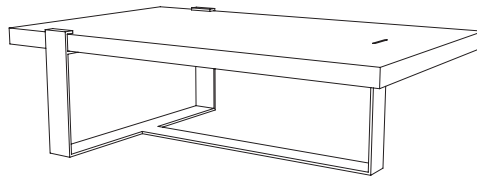

IATESTA  
STUDIO

CORSIA CONSOLE

13-1604  
70"W x 20.75"D x 33.375"H

CUSTOM SUGGESTIONS

Standard

Standard Layne Console

Standard Sentier Cocktail Table

Standard Voie Console

As a dining table

As a round side table

Hand Made in Maryland  
410.604.0360 (P)  
410.604.0363 (F)  
info@iatestastudio.com  
iatestastudio.com

**NOTE:** Due to variations in printing, the colors shown here cannot absolutely represent true quality and hue. Prior to ordering, please confirm details of this tearsheet and reference finish samples available through your local showroom or sales representative. Line drawings are not drawn to scale.

## CORSIA CONSOLE

Design Staash\Quinn  
13-1604

70"W x 20.75"D x 33.375"H

Top: 70"W x 20"D x 33"H

Top Species: Walnut

Top Finish: W215 / Arleigh – Matte

Base Finish: T201 / Bronze

Clearance under top: 30.5"