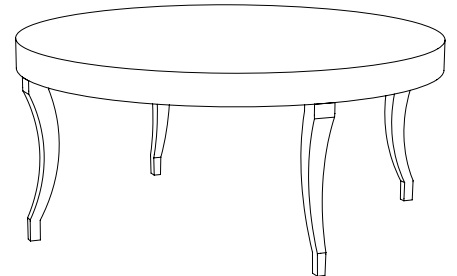

IATESTA  
STUDIO

CAVALLO DINING TABLE

11-0006  
52" Dia. x 30"H

## CUSTOM SUGGESTIONS

Standard

Standard Cavallo Dining Table - Square

With one leaf

As a coffee table

With two leaves

As a writing desk

Hand Made in Maryland  
410.604.0360 (P)  
410.604.0363 (F)  
info@iatestastudio.com  
iatestastudio.com

## CAVALLO DINING TABLE

11-0006

Circle to Racetrack

52" Dia. x 30"H

Species: Walnut

Finish: W205 / Wexford

Top: Hand planed

Also standard: