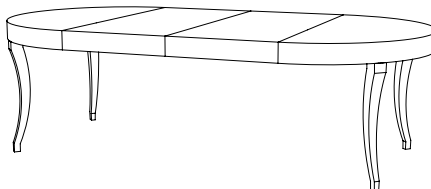

## CUSTOM SUGGESTIONS

Standard

Standard Cavallo Dining Table - Square

With one leaf

As a coffee table

With two leaves

As a writing desk

Hand Made in Maryland  
410.604.0360 (P)  
410.604.0363 (F)  
info@iatestastudio.com  
iatestastudio.com

## CAVALLO DINING TABLE

11-0006

Circle to Racetrack

52" Dia. x 30"H

Species: Walnut

Finish: W205 / Wexford

Top: Hand planed

Also standard: