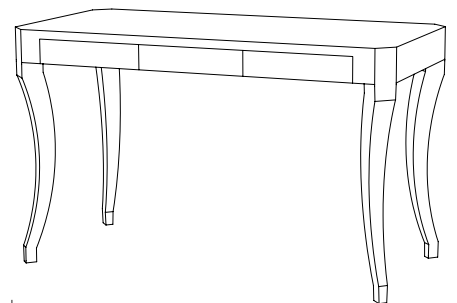

## CUSTOM SUGGESTIONS

Standard

Standard Cavallo Dining Table - Square

With one leaf

As a coffee table

With two leaves

As a writing desk

Hand Made in Maryland  
410.604.0360 (P)  
410.604.0363 (F)  
info@iatestastudio.com  
iatestastudio.com

## CAVALLO DINING TABLE

11-0006

Circle to Racetrack

52" Dia. x 30"H

Species: Walnut

Finish: W205 / Wexford

Top: Hand planed

Also standard: