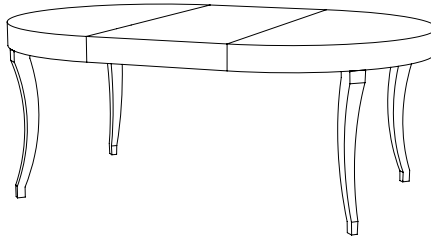

IATESTA  
STUDIO

CAVALLO DINING TABLE

11-0006  
52" Dia. x 30"H

## CUSTOM SUGGESTIONS

Standard

Standard Cavallo Dining Table - Square

With one leaf

As a coffee table

With two leaves

As a writing desk

Hand Made in Maryland  
410.604.0360 (P)  
410.604.0363 (F)  
info@iatestastudio.com  
iatestastudio.com

## CAVALLO DINING TABLE

11-0006

Circle to Racetrack

52" Dia. x 30"H

Species: Walnut

Finish: W205 / Wexford

Top: Hand planed

Also standard: