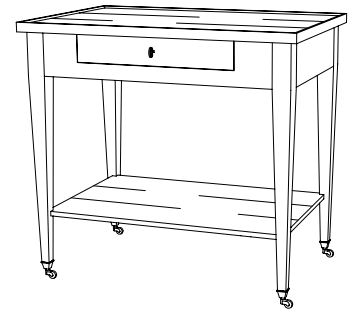

IATESTA
STUDIO

BYRON OTTOMAN

22-2012
48"W x 48"D x 18"H

CUSTOM SUGGESTIONS

Standard

Standard Byron Table

Simplified upholstery

Eliminate shelf

As a cocktail table

Rectangle

Hand Made in Maryland
410.604.0360 (P)
410.604.0363 (F)
info@iatestastudio.com
iatestastudio.com

NOTE: Due to variations in printing, the colors shown here cannot absolutely represent true quality and hue. Prior to ordering, please confirm details of this tearsheet and reference finish samples available through your local showroom or sales representative. Line drawings are not drawn to scale.

BYRON OTTOMAN
22-2012
48"W x 48"D x 18"H
Species: Walnut
Finish: W217 / Titanium Walnut
Legs: Antiqued brass ferrules
Upholstered with biscuit tufting
COM 4 yards or COL 72 square feet
Custom sizes and finishes available