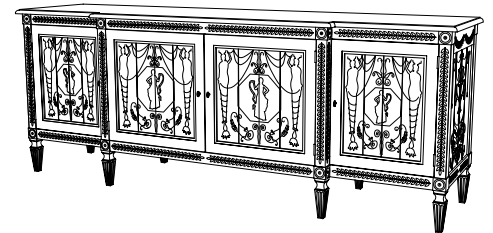

IATESTA  
STUDIO

BRUMIDI CABINET

32-0605  
52"W x 24"D x 36"H

## CUSTOM SUGGESTIONS

Standard

As a commode

Eliminate motif

As a breakfront

As a bedside chest v.1

As a bedside chest v.2

Hand Made in Maryland  
410.604.0360 (P)  
410.604.0363 (F)  
info@iatestastudio.com  
iatestastudio.com

## BRUMIDI CABINET

32-0605

52"W x 24"D x 36"H

Species: Painted

Finish As Shown: Hand Painted with Motif – Yellow/Red

Two doors concealing one compartment with two adjustable shelves

Hardware: Antique brass

Back: Planked