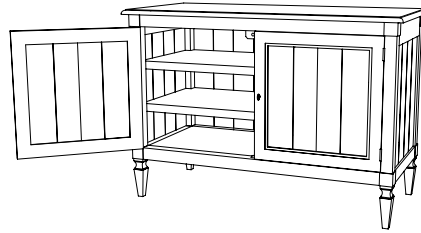

CUSTOM SUGGESTIONS

Standard