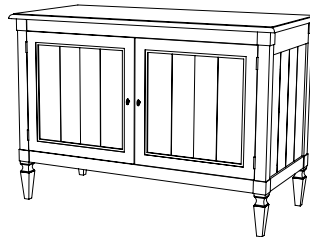

Eliminate motif