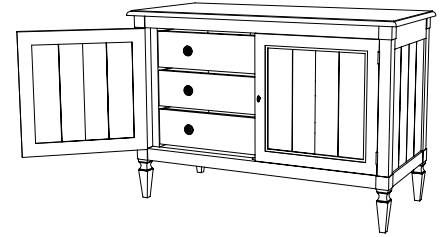

As a commode