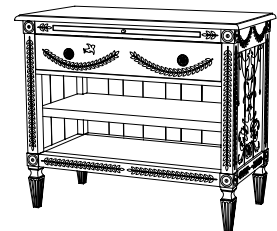

IATESTA  
STUDIO

BRUMIDI CABINET

32-0605  
52"W x 24"D x 36"H

## CUSTOM SUGGESTIONS

Standard

As a commode

Eliminate motif

As a breakfront

As a bedside chest v.1

As a bedside chest v.2

Hand Made in Maryland  
410.604.0360 (P)  
410.604.0363 (F)  
info@iatestastudio.com  
iatestastudio.com

## BRUMIDI CABINET

32-0605

52"W x 24"D x 36"H

Species: Painted

Finish As Shown: Hand Painted with Motif – Yellow/Red

Two doors concealing one compartment with two adjustable shelves

Hardware: Antique brass

Back: Planked