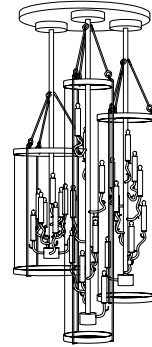

IATESTA
STUDIO

BRINDELLE PENDANT - SIZE II

41-1111-II
11.5" Dia. x 56"H

IATESTA STUDIO

FURNITURE
LIGHTING
ACCESSORIES
TEXTILES

CUSTOM SUGGESTIONS

Standard

Standard Size I

Standard Size III

Standard Brindelle Triple Pendant

Standard Brindelle Wall Lantern

As a sconce v.1

Hand Made in Maryland
410.604.0360 (P)
410.604.0363 (F)
info@iatestastudio.com
iatestastudio.com

NOTE: Due to variations in printing, the colors shown here cannot absolutely represent true quality and hue. Prior to ordering, please confirm details of this tearsheet and reference finish samples available through your local showroom or sales representative. Line drawings are not drawn to scale.

BRINDELLE PENDANT - SIZE II

41-1111-II

11.5" Dia. x 56"H

Finish: L305 / Rouen Silver

9 lights / candelabra sockets / max wattage 40W

UL Listed

Weight: 50 lbs

Custom sizes and finishes available