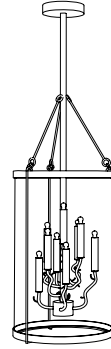

IATESTA
STUDIO

BRINDELLE PENDANT - SIZE II

41-1111-II
11.5" Dia. x 56"H

IATESTA STUDIO

FURNITURE
LIGHTING
ACCESSORIES
TEXTILES

CUSTOM SUGGESTIONS

Standard

Standard Size I

Standard Size III

Standard Brindelle Triple Pendant

Standard Brindelle Wall Lantern

As a sconce v.1

Hand Made in Maryland
410.604.0360 (P)
410.604.0363 (F)
info@iatestastudio.com
iatestastudio.com

NOTE: Due to variations in printing, the colors shown here cannot absolutely represent true quality and hue. Prior to ordering, please confirm details of this tearsheet and reference finish samples available through your local showroom or sales representative. Line drawings are not drawn to scale.

BRINDELLE PENDANT - SIZE II

41-1111-II

11.5" Dia. x 56"H

Finish: L305 / Rouen Silver

9 lights / candelabra sockets / max wattage 40W

UL Listed

Weight: 50 lbs

Custom sizes and finishes available