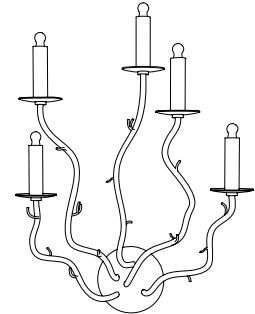

IATESTA
STUDIO

BRINDELLE PENDANT - SIZE II

41-1111-II
11.5" Dia. x 56"H

IATESTA STUDIO

FURNITURE
LIGHTING
ACCESSORIES
TEXTILES

CUSTOM SUGGESTIONS

Standard

Standard Size I

Standard Size III

Standard Brindelle Triple Pendant

Standard Brindelle Wall Lantern

As a sconce v.1

Hand Made in Maryland
410.604.0360 (P)
410.604.0363 (F)
info@iatestastudio.com
iatestastudio.com

NOTE: Due to variations in printing, the colors shown here cannot absolutely represent true quality and hue. Prior to ordering, please confirm details of this tearsheet and reference finish samples available through your local showroom or sales representative. Line drawings are not drawn to scale.

BRINDELLE PENDANT - SIZE II

41-1111-II

11.5" Dia. x 56"H

Finish: L305 / Rouen Silver

9 lights / candelabra sockets / max wattage 40W

UL Listed

Weight: 50 lbs

Custom sizes and finishes available