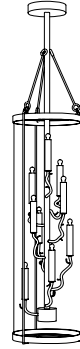

IATESTA
STUDIO

BRINDELLE PENDANT - SIZE II

41-1111-II
11.5" Dia. x 56"H

IATESTA STUDIO

FURNITURE
LIGHTING
ACCESSORIES
TEXTILES

CUSTOM SUGGESTIONS

Standard

Standard Size I

Standard Size III

Standard Brindelle Triple Pendant

Standard Brindelle Wall Lantern

As a sconce v.1

Hand Made in Maryland
410.604.0360 (P)
410.604.0363 (F)
info@iatestastudio.com
iatestastudio.com

NOTE: Due to variations in printing, the colors shown here cannot absolutely represent true quality and hue. Prior to ordering, please confirm details of this tearsheet and reference finish samples available through your local showroom or sales representative. Line drawings are not drawn to scale.

BRINDELLE PENDANT - SIZE II

41-1111-II

11.5" Dia. x 56"H

Finish: L305 / Rouen Silver

9 lights / candelabra sockets / max wattage 40W

UL Listed

Weight: 50 lbs

Custom sizes and finishes available