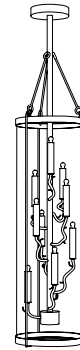

Standard Size II