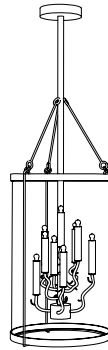

IATESTA  
STUDIO

BRINDELLE PENDANT - SIZE I

41-1111-I  
15.25" Dia. x 50"H

## CUSTOM SUGGESTIONS

Standard

Standard Size II

Standard Size III

Standard Brindelle Triple Pendant

Standard Brindelle Wall Lantern

As a sconce v.1

Hand Made in Maryland  
410.604.0360 (P)  
410.604.0363 (F)  
info@iatestastudio.com  
iatestastudio.com

**NOTE:** Due to variations in printing, the colors shown here cannot absolutely represent true quality and hue. Prior to ordering, please confirm details of this tearsheet and reference finish samples available through your local showroom or sales representative. Line drawings are not drawn to scale.

## BRINDELLE PENDANT - SIZE I

41-1111-I

15.25" Dia. x 50"H

Finish: L205 / Italian Rust & Gilt

9 lights / candelabra sockets / max wattage 40W

UL Listed

Weight: 50 lbs

Custom sizes and finishes available