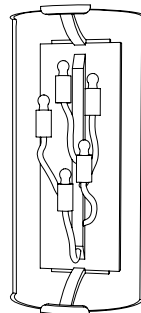

## CUSTOM SUGGESTIONS

Standard

Standard Size II

Standard Size III

Standard Brindelle Triple Pendant

Standard Brindelle Wall Lantern

As a sconce v.1

Hand Made in Maryland  
410.604.0360 (P)  
410.604.0363 (F)  
info@iatestastudio.com  
iatestastudio.com

## BRINDELLE PENDANT - SIZE I

41-1111-I

15.25" Dia. x 50"H

Finish: L205 / Italian Rust & Gilt

9 lights / candelabra sockets / max wattage 40W

UL Listed

Weight: 50 lbs

Custom sizes and finishes available