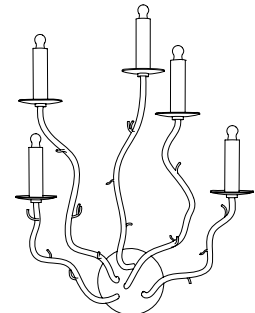

IATESTA  
STUDIO

BRINDELLE PENDANT - SIZE I

41-1111-I  
15.25" Dia. x 50"H

## CUSTOM SUGGESTIONS

Standard

Standard Size II

Standard Size III

Standard Brindelle Triple Pendant

Standard Brindelle Wall Lantern

As a sconce v.1

Hand Made in Maryland  
410.604.0360 (P)  
410.604.0363 (F)  
info@iatestastudio.com  
iatestastudio.com

**NOTE:** Due to variations in printing, the colors shown here cannot absolutely represent true quality and hue. Prior to ordering, please confirm details of this tearsheet and reference finish samples available through your local showroom or sales representative. Line drawings are not drawn to scale.

## BRINDELLE PENDANT - SIZE I

41-1111-I

15.25" Dia. x 50"H

Finish: L205 / Italian Rust & Gilt

9 lights / candelabra sockets / max wattage 40W

UL Listed

Weight: 50 lbs

Custom sizes and finishes available