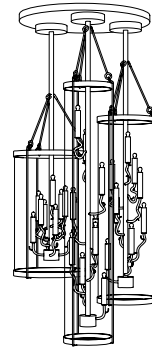

IATESTA  
STUDIO

BRINDELLE PENDANT - SIZE I

41-1111-I  
15.25" Dia. x 50"H

## CUSTOM SUGGESTIONS

Standard

Standard Size II

Standard Size III

Standard Brindelle Triple Pendant

Standard Brindelle Wall Lantern

As a sconce v.1

Hand Made in Maryland  
410.604.0360 (P)  
410.604.0363 (F)  
info@iatestastudio.com  
iatestastudio.com

**NOTE:** Due to variations in printing, the colors shown here cannot absolutely represent true quality and hue. Prior to ordering, please confirm details of this tearsheet and reference finish samples available through your local showroom or sales representative. Line drawings are not drawn to scale.

## BRINDELLE PENDANT - SIZE I

41-1111-I

15.25" Dia. x 50"H

Finish: L205 / Italian Rust & Gilt

9 lights / candelabra sockets / max wattage 40W

UL Listed

Weight: 50 lbs

Custom sizes and finishes available