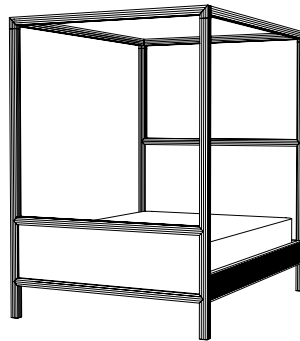

IATESTA  
STUDIO

BALDWIN CANOPY BED

61-1211-Q  
Queen Size: 66"W x 86"D x 92"H

## CUSTOM SUGGESTIONS

Standard

Standard Baldwin Coffee Table

Add a foot board

Standard Baldwin Console

Eliminate reeding

Standard Baldwin Etagere

## BALDWIN CANOPY BED

61-1211-Q

Queen Size (Shown): 66"W x 86"D x 92"H

Eastern King Size: 82"W x 86"D x 92"H

California King Size: 78"W x 90"D x 92"H

HB: 54"H

Species: Painted – Reed Carved

Finish As Shown: Painted Driftwood