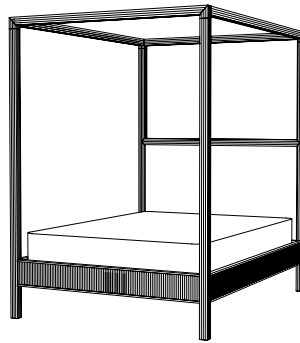

IATESTA  
STUDIO

BALDWIN CANOPY BED

61-1211-Q  
Queen Size: 66"W x 86"D x 92"H

## CUSTOM SUGGESTIONS

Standard

Standard Baldwin Coffee Table

Add a foot board

Standard Baldwin Console

Eliminate reeding

Standard Baldwin Etagere

## BALDWIN CANOPY BED

61-1211-Q

Queen Size (Shown): 66"W x 86"D x 92"H

Eastern King Size: 82"W x 86"D x 92"H

California King Size: 78"W x 90"D x 92"H

HB: 54"H

Species: Painted – Reed Carved

Finish As Shown: Painted Driftwood