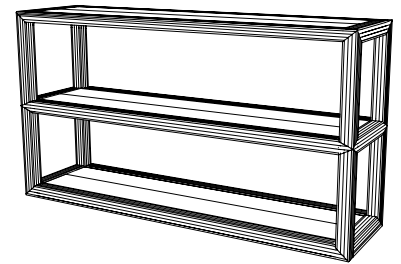

IATESTA  
STUDIO

BALDWIN CANOPY BED

61-1211-Q  
Queen Size: 66"W x 86"D x 92"H

## CUSTOM SUGGESTIONS

Standard

Standard Baldwin Coffee Table

Add a foot board

Standard Baldwin Console

Eliminate reeding

Standard Baldwin Etagere

## BALDWIN CANOPY BED

61-1211-Q

Queen Size (Shown): 66"W x 86"D x 92"H

Eastern King Size: 82"W x 86"D x 92"H

California King Size: 78"W x 90"D x 92"H

HB: 54"H

Species: Painted – Reed Carved

Finish As Shown: Painted Driftwood