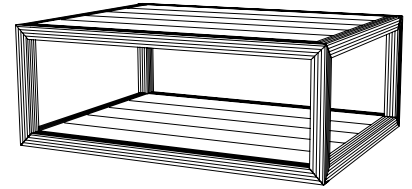

Standard Baldwin Coffee Table