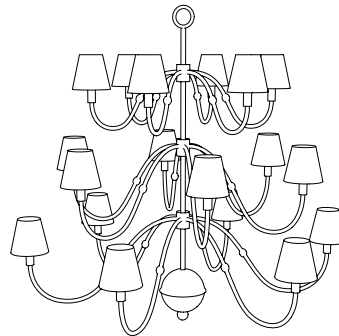

IATESTA
STUDIO

BAARLO CHANDELIER - SIZE II

41-1621-II
35" Dia. x 33.5"H

IATESTA FURNITURE
STUDIO LIGHTING
ACCESSORIES
TEXTILES

CUSTOM SUGGESTIONS

Standard

Standard Size I

Three tiers

BAARLO CHANDELIER - SIZE II

Design Staash\Quinn

41-1621-II

35" Dia. x 33.5"H

Finish As Shown: White Plaster

12 lights / candelabra sockets / max wattage 40W, limited to 25W with shades

UL Listed

Bright White Paper Shades, add 3.5" to the overall diameter of the piece