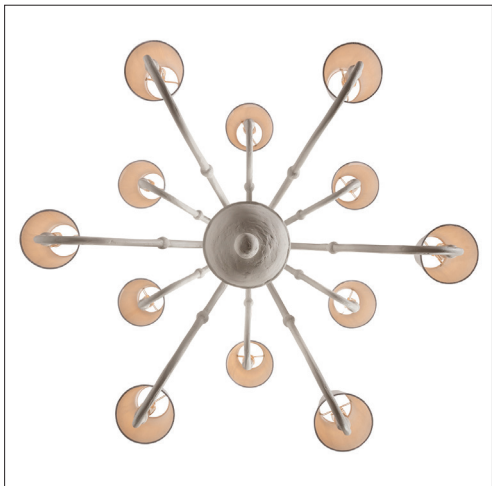

IATESTA
STUDIO

BAARLO CHANDELIER - SIZE II

41-1621-II
35" Dia. x 33.5"H

IATESTA FURNITURE
STUDIO LIGHTING
ACCESSORIES
TEXTILES

CUSTOM SUGGESTIONS

Standard

Standard Size I

Three tiers

BAARLO CHANDELIER - SIZE II

Design Staash\Quinn

41-1621-II

35" Dia. x 33.5"H

Finish As Shown: White Plaster

12 lights / candelabra sockets / max wattage 40W, limited to 25W with shades

UL Listed

Bright White Paper Shades, add 3.5" to the overall diameter of the piece

Weight: 25 lbs

Custom sizes and finishes available