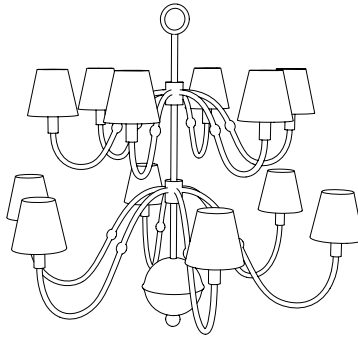

IATESTA
STUDIO

BAARLO CHANDELIER - SIZE II

41-1621-II
35" Dia. x 33.5"H

IATESTA FURNITURE
STUDIO LIGHTING
ACCESSORIES
TEXTILES

CUSTOM SUGGESTIONS

Standard

Standard Size I

Three tiers

BAARLO CHANDELIER - SIZE II

Design Staash\Quinn

41-1621-II

35" Dia. x 33.5"H

Finish As Shown: White Plaster

12 lights / candelabra sockets / max wattage 40W, limited to 25W with shades

UL Listed

Bright White Paper Shades, add 3.5" to the overall diameter of the piece