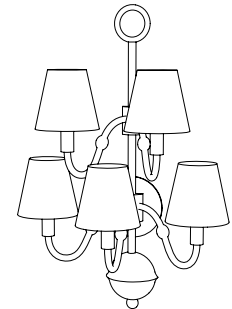

IATESTA
STUDIO

BAARLO CHANDELIER - SIZE II

41-1621-II
35" Dia. x 33.5"H

IATESTA FURNITURE
STUDIO LIGHTING
ACCESSORIES
TEXTILES

CUSTOM SUGGESTIONS

Standard

Standard Size I

Three tiers

BAARLO CHANDELIER - SIZE II

Design Staash\Quinn

41-1621-II

35" Dia. x 33.5"H

Finish As Shown: White Plaster

12 lights / candelabra sockets / max wattage 40W, limited to 25W with shades

UL Listed

Bright White Paper Shades, add 3.5" to the overall diameter of the piece