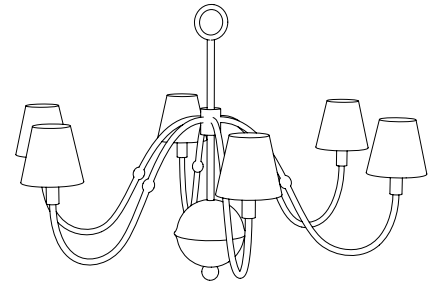

IATESTA
STUDIO

BAARLO CHANDELIER - SIZE II

41-1621-II
35" Dia. x 33.5"H

IATESTA FURNITURE
STUDIO LIGHTING
ACCESSORIES
TEXTILES

CUSTOM SUGGESTIONS

Standard

Standard Size I

Three tiers

BAARLO CHANDELIER - SIZE II

Design Staash\Quinn

41-1621-II

35" Dia. x 33.5"H

Finish As Shown: White Plaster

12 lights / candelabra sockets / max wattage 40W, limited to 25W with shades

UL Listed

Bright White Paper Shades, add 3.5" to the overall diameter of the piece