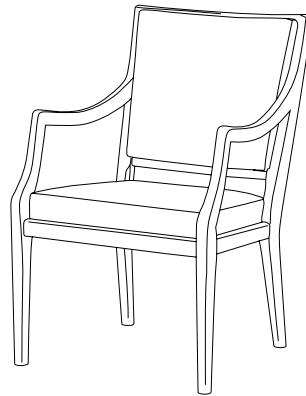

IATESTA
STUDIO

AVENUE CHAIR

21-0712-A
23"W x 27"D x 35"H

21-0712-S
23"W x 27"D x 35"H

IATESTA STUDIO

FURNITURE
LIGHTING
ACCESSORIES
TEXTILES

Standard Arm Chair

Standard Side Chair

AVENUE CHAIR

Arm Chair

21-0712-A
23"W x 27"D x 35"H
AH: 26.75" / SH: 18" / SD: 18.5"

Species: Ash
Finish: Silver Leaf on Ash
COM 2.5 yards or COL 45 square feet
Custom finishes available

Side Chair

21-0712-S
23"W x 27"D x 35"H
SH: 18" / SD: 18.5"