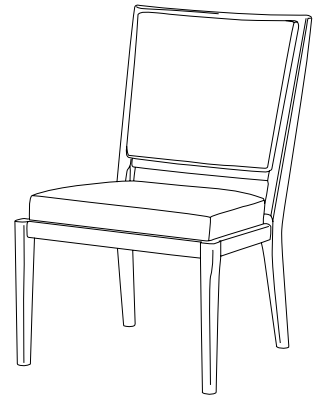

IATESTA
STUDIO

AVENUE CHAIR

21-0712-A
23"W x 27"D x 35"H

21-0712-S
23"W x 27"D x 35"H

IATESTA STUDIO

FURNITURE
LIGHTING
ACCESSORIES
TEXTILES

Standard Arm Chair

Standard Side Chair

AVENUE CHAIR

Arm Chair

21-0712-A
23"W x 27"D x 35"H
AH: 26.75" / SH: 18" / SD: 18.5"

Species: Ash
Finish: Silver Leaf on Ash
COM 2.5 yards or COL 45 square feet
Custom finishes available

Side Chair

21-0712-S
23"W x 27"D x 35"H
SH: 18" / SD: 18.5"