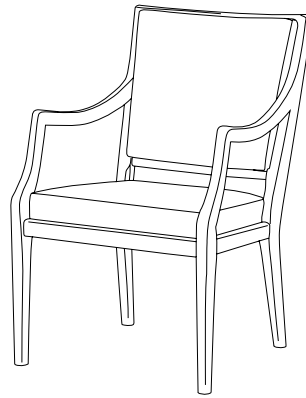

IATESTA  
STUDIO

AVENUE CHAIR

21-0712-A  
23"W x 27"D x 35"H

21-0712-S  
23"W x 27"D x 35"H

# IATESTA STUDIO

FURNITURE  
LIGHTING  
ACCESSORIES  
TEXTILES

Standard Arm Chair

Standard Side Chair

Hand Made in Maryland  
410.604.0360 (P)  
410.604.0363 (F)  
info@iatestastudio.com  
iatestastudio.com

### Arm Chair

21-0712-A  
23"W x 27"D x 35"H  
AH: 26.75" / SH: 18" / SD: 18.5"

### Side Chair

21-0712-S  
23"W x 27"D x 35"H  
SH: 18" / SD: 18.5"

Species: Ash  
Finish: A301 / Cersed Ash  
COL 45 square feet or COM 2.5 yards  
Top stitched seat and back for COL  
Custom finishes available