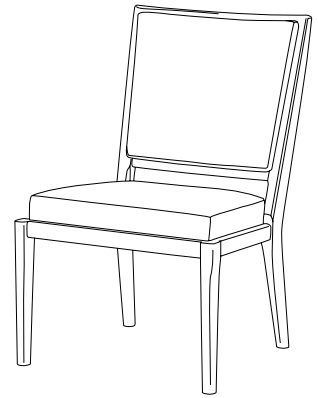

IATESTA  
STUDIO

AVENUE CHAIR

21-0712-A  
23"W x 27"D x 35"H

21-0712-S  
23"W x 27"D x 35"H

# IATESTA STUDIO

FURNITURE  
LIGHTING  
ACCESSORIES  
TEXTILES

Standard Arm Chair

Standard Side Chair

Hand Made in Maryland  
410.604.0360 (P)  
410.604.0363 (F)  
info@iatestastudio.com  
iatestastudio.com

### Arm Chair

21-0712-A  
23"W x 27"D x 35"H  
AH: 26.75" / SH: 18" / SD: 18.5"

### Side Chair

21-0712-S  
23"W x 27"D x 35"H  
SH: 18" / SD: 18.5"

Species: Ash  
Finish: A301 / Cersed Ash  
COL 45 square feet or COM 2.5 yards  
Top stitched seat and back for COL  
Custom finishes available