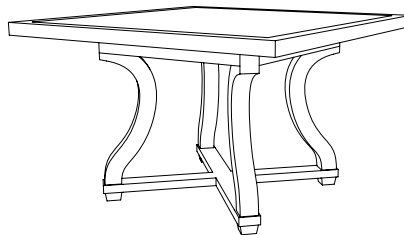

IATESTA
STUDIO

ARRUNDELL DINING TABLE - SIZE II

11-1412-II
120"W x 42"D x 30"H

CUSTOM SUGGESTIONS

Standard

Standard Size I

Standard Wardour Dining Table

With breadboard leaves

As a square dining table

As a side table

Hand Made in Maryland
410.604.0360 (P)
410.604.0363 (F)
info@iatestastudio.com
iatestastudio.com

NOTE: Due to variations in printing, the colors shown here cannot absolutely represent true quality and hue. Prior to ordering, please confirm details of this tearsheet and reference finish samples available through your local showroom or sales representative. Line drawings are not drawn to scale.

ARRUNDELL DINING TABLE - SIZE II

Design Staash\Quinn

11-1412-II

120"W x 42"D x 30"H

Species: Walnut

Finish: W210 / Dark Walnut

Clearance under top: 28"

Custom sizes and finishes available