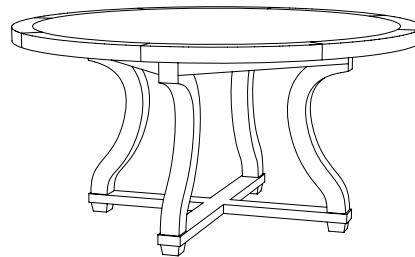

IATESTA
STUDIO

ARRUNDELL DINING TABLE - SIZE II

11-1412-II
120"W x 42"D x 30"H

CUSTOM SUGGESTIONS

Standard

Standard Size I

Standard Wardour Dining Table

With breadboard leaves

As a square dining table

As a side table

Hand Made in Maryland
410.604.0360 (P)
410.604.0363 (F)
info@iatestastudio.com
iatestastudio.com

NOTE: Due to variations in printing, the colors shown here cannot absolutely represent true quality and hue. Prior to ordering, please confirm details of this tearsheet and reference finish samples available through your local showroom or sales representative. Line drawings are not drawn to scale.

ARRUNDELL DINING TABLE - SIZE II

Design Staash\Quinn

11-1412-II

120"W x 42"D x 30"H

Species: Walnut

Finish: W210 / Dark Walnut

Clearance under top: 28"

Custom sizes and finishes available