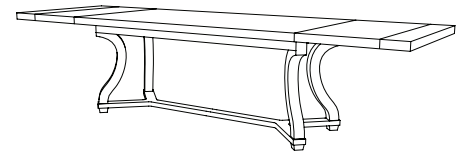

IATESTA
STUDIO

ARRUNDELL DINING TABLE - SIZE II

11-1412-II
120"W x 42"D x 30"H

CUSTOM SUGGESTIONS

Standard

Standard Size I

Standard Wardour Dining Table

With breadboard leaves

As a square dining table

As a side table

Hand Made in Maryland
410.604.0360 (P)
410.604.0363 (F)
info@iatestastudio.com
iatestastudio.com

NOTE: Due to variations in printing, the colors shown here cannot absolutely represent true quality and hue. Prior to ordering, please confirm details of this tearsheet and reference finish samples available through your local showroom or sales representative. Line drawings are not drawn to scale.

ARRUNDELL DINING TABLE - SIZE II

Design Staash\Quinn

11-1412-II

120"W x 42"D x 30"H

Species: Walnut

Finish: W210 / Dark Walnut

Clearance under top: 28"

Custom sizes and finishes available