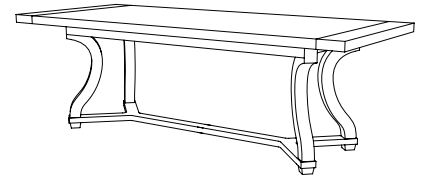

IATESTA
STUDIO

ARRUNDELL DINING TABLE - SIZE II

11-1412-II
120"W x 42"D x 30"H

CUSTOM SUGGESTIONS

Standard

Standard Size I

Standard Wardour Dining Table

With breadboard leaves

As a square dining table

As a side table

Hand Made in Maryland
410.604.0360 (P)
410.604.0363 (F)
info@iatestastudio.com
iatestastudio.com

NOTE: Due to variations in printing, the colors shown here cannot absolutely represent true quality and hue. Prior to ordering, please confirm details of this tearsheet and reference finish samples available through your local showroom or sales representative. Line drawings are not drawn to scale.

ARRUNDELL DINING TABLE - SIZE II

Design Staash\Quinn

11-1412-II

120"W x 42"D x 30"H

Species: Walnut

Finish: W210 / Dark Walnut

Clearance under top: 28"

Custom sizes and finishes available