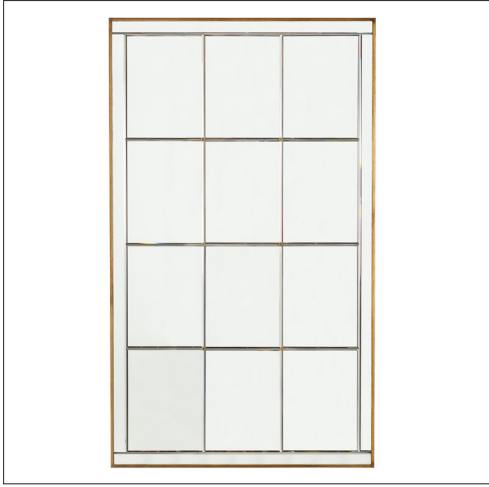

IATESTA
STUDIO

ARIS MIRROR - SIZE II

51-0123-II
31.5"W x 53.5"H

IATESTA STUDIO

FURNITURE
LIGHTING
ACCESSORIES
TEXTILES

CUSTOM SUGGESTIONS

Standard

Standard Size I

Eliminate center seams

Hang standard horizontal

With single split

Custom layout horizontal

Hand Made in Maryland

410.604.0360 (P)

410.604.0363 (F)

info@iatestastudio.com

ARIS MIRROR - SIZE II

51-0123-II

31.5"W x 53.5"H

Finish: T302 / Aurum

Antiqued brass rosettes

Plain Mirror

Custom sizes and finishes available

8.20