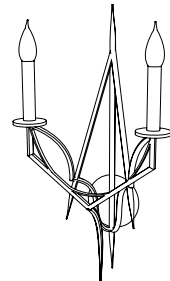

IATESTA
STUDIO

ALEXANDRA CHANDELIER

41-1501
36" Dia. x 45"H

IATESTA STUDIO

FURNITURE
LIGHTING
ACCESSORIES
TEXTILES

CUSTOM SUGGESTIONS

Standard

As a sconce v.1

Eliminate crystal

As a sconce v.2

Eliminate bottom tier

As a sconce v.3

Hand Made in Maryland
410.604.0360 (P)
410.604.0363 (F)
info@iatestastudio.com
iatestastudio.com

NOTE: Due to variations in printing, the colors shown here cannot absolutely represent true quality and hue. Prior to ordering, please confirm details of this tearsheet and reference finish samples available through your local showroom or sales representative. Line drawings are not drawn to scale.

ALEXANDRA CHANDELIER

Design Staash\Quinn
41-1510

36" Dia. x 45"H

Finish: L212 / Burnished Monument Bronze

9 lights / medium sockets with candelabra converters / max wattage 40W

UL Listed

Rock Crystal

Weight: 50 lbs