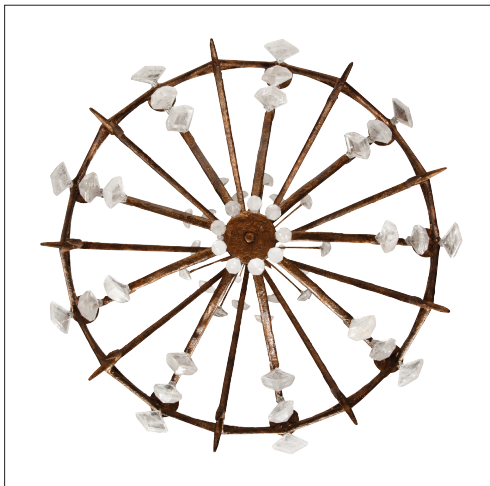

IATESTA
STUDIO

ALEXANDRA CHANDELIER

41-1501
36" Dia. x 45"H

IATESTA STUDIO

FURNITURE
LIGHTING
ACCESSORIES
TEXTILES

CUSTOM SUGGESTIONS

Standard

As a sconce v.1

Eliminate crystal

As a sconce v.2

Eliminate bottom tier

As a sconce v.3

Hand Made in Maryland
410.604.0360 (P)
410.604.0363 (F)
info@iatestastudio.com
iatestastudio.com

NOTE: Due to variations in printing, the colors shown here cannot absolutely represent true quality and hue. Prior to ordering, please confirm details of this tearsheet and reference finish samples available through your local showroom or sales representative. Line drawings are not drawn to scale.

ALEXANDRA CHANDELIER

Design Staash\Quinn
41-1510

36" Dia. x 45"H

Finish: L212 / Burnished Monument Bronze

9 lights / medium sockets with candelabra converters / max wattage 40W

UL Listed

Rock Crystal

Weight: 50 lbs