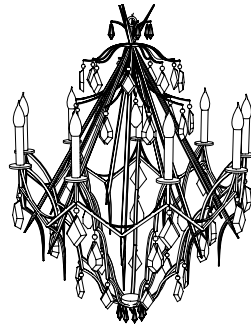

IATESTA
STUDIO

ALEXANDRA CHANDELIER

41-1501
36" Dia. x 45"H

IATESTA STUDIO

FURNITURE
LIGHTING
ACCESSORIES
TEXTILES

CUSTOM SUGGESTIONS

Standard

As a sconce v.1

Eliminate crystal

As a sconce v.2

Eliminate bottom tier

As a sconce v.3

Hand Made in Maryland
410.604.0360 (P)
410.604.0363 (F)
info@iatestastudio.com
iatestastudio.com

NOTE: Due to variations in printing, the colors shown here cannot absolutely represent true quality and hue. Prior to ordering, please confirm details of this tearsheet and reference finish samples available through your local showroom or sales representative. Line drawings are not drawn to scale.

ALEXANDRA CHANDELIER

Design Staash\Quinn
41-1510

36" Dia. x 45"H

Finish: L212 / Burnished Monument Bronze

9 lights / medium sockets with candelabra converters / max wattage 40W

UL Listed

Rock Crystal

Weight: 50 lbs