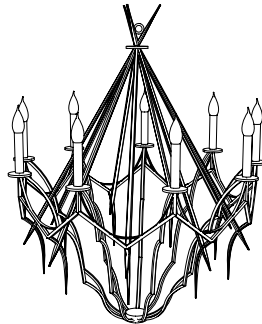

IATESTA
STUDIO

ALEXANDRA CHANDELIER

41-1501
36" Dia. x 45"H

IATESTA STUDIO

FURNITURE
LIGHTING
ACCESSORIES
TEXTILES

CUSTOM SUGGESTIONS

Standard

As a sconce v.1

Eliminate crystal

As a sconce v.2

Eliminate bottom tier

As a sconce v.3

Hand Made in Maryland
410.604.0360 (P)
410.604.0363 (F)
info@iatestastudio.com
iatestastudio.com

NOTE: Due to variations in printing, the colors shown here cannot absolutely represent true quality and hue. Prior to ordering, please confirm details of this tearsheet and reference finish samples available through your local showroom or sales representative. Line drawings are not drawn to scale.

ALEXANDRA CHANDELIER

Design Staash\Quinn
41-1510

36" Dia. x 45"H

Finish: L212 / Burnished Monument Bronze

9 lights / medium sockets with candelabra converters / max wattage 40W

UL Listed

Rock Crystal

Weight: 50 lbs