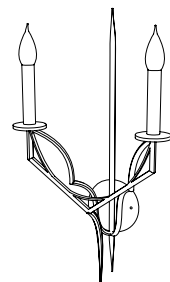

IATESTA
STUDIO

ALEXANDRA CHANDELIER

41-1501
36" Dia. x 45"H

IATESTA STUDIO

FURNITURE
LIGHTING
ACCESSORIES
TEXTILES

CUSTOM SUGGESTIONS

Standard

As a sconce v.1

Eliminate crystal

As a sconce v.2

Eliminate bottom tier

As a sconce v.3

Hand Made in Maryland
410.604.0360 (P)
410.604.0363 (F)
info@iatestastudio.com
iatestastudio.com

NOTE: Due to variations in printing, the colors shown here cannot absolutely represent true quality and hue. Prior to ordering, please confirm details of this tearsheet and reference finish samples available through your local showroom or sales representative. Line drawings are not drawn to scale.

ALEXANDRA CHANDELIER

Design Staash\Quinn
41-1510

36" Dia. x 45"H

Finish: L212 / Burnished Monument Bronze

9 lights / medium sockets with candelabra converters / max wattage 40W

UL Listed

Rock Crystal

Weight: 50 lbs