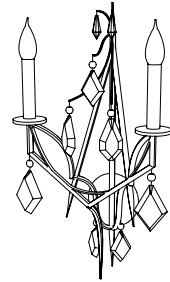

IATESTA
STUDIO

ALEXANDRA CHANDELIER

41-1501
36" Dia. x 45"H

IATESTA STUDIO

FURNITURE
LIGHTING
ACCESSORIES
TEXTILES

CUSTOM SUGGESTIONS

Standard

As a sconce v.1

Eliminate crystal

As a sconce v.2

Eliminate bottom tier

As a sconce v.3

Hand Made in Maryland
410.604.0360 (P)
410.604.0363 (F)
info@iatestastudio.com
iatestastudio.com

NOTE: Due to variations in printing, the colors shown here cannot absolutely represent true quality and hue. Prior to ordering, please confirm details of this tearsheet and reference finish samples available through your local showroom or sales representative. Line drawings are not drawn to scale.

ALEXANDRA CHANDELIER

Design Staash\Quinn
41-1510

36" Dia. x 45"H

Finish: L212 / Burnished Monument Bronze

9 lights / medium sockets with candelabra converters / max wattage 40W

UL Listed

Rock Crystal

Weight: 50 lbs