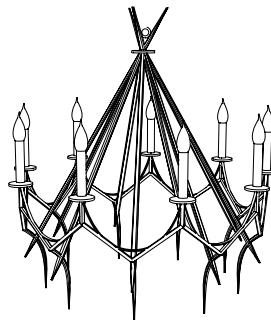

IATESTA
STUDIO

ALEXANDRA CHANDELIER

41-1501
36" Dia. x 45"H

IATESTA STUDIO

FURNITURE
LIGHTING
ACCESSORIES
TEXTILES

CUSTOM SUGGESTIONS

Standard

As a sconce v.1

Eliminate crystal

As a sconce v.2

Eliminate bottom tier

As a sconce v.3

Hand Made in Maryland
410.604.0360 (P)
410.604.0363 (F)
info@iatestastudio.com
iatestastudio.com

NOTE: Due to variations in printing, the colors shown here cannot absolutely represent true quality and hue. Prior to ordering, please confirm details of this tearsheet and reference finish samples available through your local showroom or sales representative. Line drawings are not drawn to scale.

ALEXANDRA CHANDELIER

Design Staash\Quinn
41-1510

36" Dia. x 45"H

Finish: L212 / Burnished Monument Bronze

9 lights / medium sockets with candelabra converters / max wattage 40W

UL Listed

Rock Crystal

Weight: 50 lbs