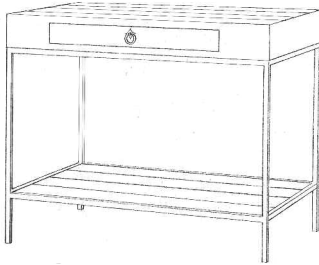

DAVID
IATESTA

FURNITURE • ACCESSORIES • LIGHTING

WEEMS TABLE

Product No: 14-0808

34"W x 21"D x 29"H

Base: T208 / Antique Rust

Top & Shelf, As Shown

Custom sizes and finishes available

DAVID IATESTA

FURNITURE • ACCESSORIES • LIGHTING

Standard Weems Table

As a coffee table

As a console

As a cabinet

As a desk

Eliminate drawer