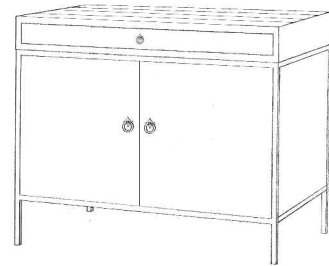

DAVID
IATESTA

FURNITURE • ACCESSORIES • LIGHTING

WEEMS TABLE

Product No: 14-0808

34"W x 21"D x 29"H

Base: T208 / Antique Rust

Top & Shelf, As Shown

Custom sizes and finishes available

DAVID IATESTA

FURNITURE • ACCESSORIES • LIGHTING

Standard Weems Table

As a coffee table

As a console

As a cabinet

As a desk

Eliminate drawer