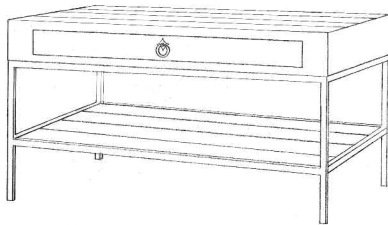

DAVID
IATESTA

FURNITURE • ACCESSORIES • LIGHTING

WEEMS TABLE

Product No: 14-0808

34"W x 21"D x 29"H

Base: T208 / Antique Rust

Top & Shelf, As Shown

Custom sizes and finishes available

DAVID IATESTA

FURNITURE • ACCESSORIES • LIGHTING

Standard Weems Table

As a coffee table

As a console

As a cabinet

As a desk

Eliminate drawer