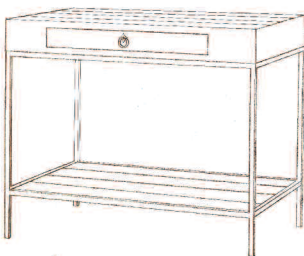

DAVID
IATESTA

FURNITURE • ACCESSORIES • LIGHTING

WEEMS TABLE

Product No: 14-0808

34"W x 21"D x 29"H

Base: T208 / Antique Rust

Top & Shelf, As Shown

Custom sizes and finishes available

DAVID IATESTA

FURNITURE • ACCESSORIES • LIGHTING

Standard Weems Table

As a coffee table

As a console

As a cabinet

As a desk

Eliminate drawer