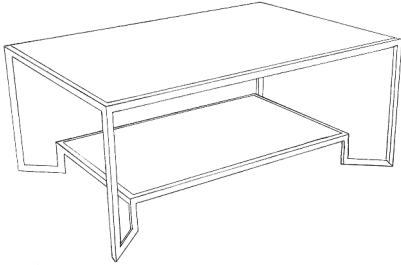

DAVID
IATESTA

FURNITURE • ACCESSORIES • LIGHTING

STEEL & GLASS COCKTAIL TABLE

Product No: 15-0130

42"W x 30"D x 18"H

Finish: T307/Tarnished Silver Leaf

Top & Shelf, inset antiqued mirror

Custom sizes and finishes available

DAVID
IATESTA

FURNITURE • ACCESSORIES • LIGHTING

Standard Steel & Glass Cocktail Table

As a side table

Without a shelf

* Please note drawings not to scale

ATLANTA BOSTON CHICAGO DALLAS DANIA BEACH DENVER HOUSTON LOS ANGELES MINNEAPOLIS NEW YORK PHILADELPHIA SAN FRANCISCO WASHINGTON DC