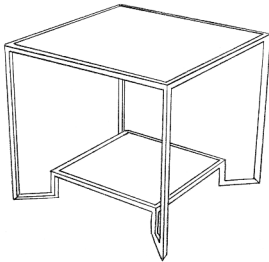

DAVID
IATESTA

FURNITURE • ACCESSORIES • LIGHTING

STEEL & GLASS COCKTAIL TABLE

Product No: 15-0130

42"W x 30"D x 18"H

Finish: T307/Tarnished Silver Leaf

Top & Shelf, inset antiqued mirror

Custom sizes and finishes available

DAVID
IATESTA

FURNITURE • ACCESSORIES • LIGHTING

Standard Steel & Glass Cocktail Table

As a side table

Without a shelf

* Please note drawings not to scale

ATLANTA BOSTON CHICAGO DALLAS DANIA BEACH DENVER HOUSTON LOS ANGELES MINNEAPOLIS NEW YORK PHILADELPHIA SAN FRANCISCO WASHINGTON DC