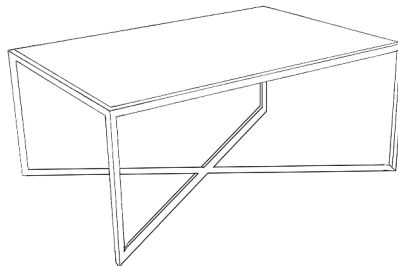

DAVID
IATESTA

FURNITURE • ACCESSORIES • LIGHTING

STEEL & GLASS COCKTAIL TABLE

Product No: 15-0130

42"W x 30"D x 18"H

Finish: T307/Tarnished Silver Leaf

Top & Shelf, inset antiqued mirror

Custom sizes and finishes available

DAVID
IATESTA

FURNITURE • ACCESSORIES • LIGHTING

Standard Steel & Glass Cocktail Table

As a side table

Without a shelf

* Please note drawings not to scale

ATLANTA BOSTON CHICAGO DALLAS DANIA BEACH DENVER HOUSTON LOS ANGELES MINNEAPOLIS NEW YORK PHILADELPHIA SAN FRANCISCO WASHINGTON DC