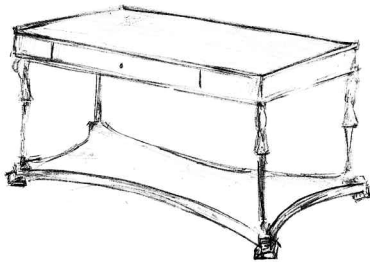

DAVID
IATESTA

FURNITURE • ACCESSORIES • LIGHTING

CYGNET TABLE

Product No: 14-0802

14"Dia. x 23.5"H

Species: Cherry

Finish: C307/Cygnets Walnut & Gilt

Custom sizes and finishes available

DAVID
IATESTA

FURNITURE • ACCESSORIES • LIGHTING

Standard Cygnet Table

As a rectangle

* Please note drawings not to scale

ATLANTA BOSTON CHICAGO DALLAS DANIA BEACH DENVER HOUSTON LOS ANGELES MINNEAPOLIS NEW YORK PHILADELPHIA SAN FRANCISCO WASHINGTON DC