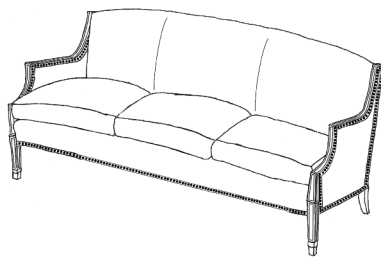

DAVID
IATESTA

FURNITURE • ACCESSORIES • LIGHTING

LAW SOFA

Product No: 24-0714
77"W x 35"D x 34.5"H
Species: Walnut
Finish: W202/Fairmont
Custom finishes available

ATLANTA BOSTON CHICAGO DALLAS DANIA BEACH DENVER HOUSTON LOS ANGELES MINNEAPOLIS NEW YORK PHILADELPHIA SAN FRANCISCO WASHINGTON DC

IATESTA & COMPANY, INC.

216-C LOG CANOE CIRCLE / STEVENSVILLE, MARYLAND 21666 / 410.604.0360 TEL / 410.604.0363 FAX
www.davidiatesta.com

DAVID
IATESTA

FURNITURE • ACCESSORIES • LIGHTING

Standard Law Sofa

Standard Law Club Chair

Standard Law Ottoman

With nail heads

As a settee

* Please note drawings not to scale

ATLANTA BOSTON CHICAGO DALLAS DANIA BEACH DENVER HOUSTON LOS ANGELES MINNEAPOLIS NEW YORK PHILADELPHIA SAN FRANCISCO WASHINGTON DC