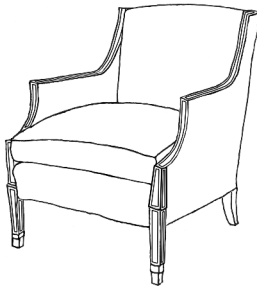

DAVID
IATESTA

FURNITURE • ACCESSORIES • LIGHTING

LAW SOFA

Product No: 24-0714
77"W x 35"D x 34.5"H
Species: Walnut
Finish: W202/Fairmont
Custom finishes available

ATLANTA BOSTON CHICAGO DALLAS DANIA BEACH DENVER HOUSTON LOS ANGELES MINNEAPOLIS NEW YORK PHILADELPHIA SAN FRANCISCO WASHINGTON DC

IATESTA & COMPANY, INC.

216-C LOG CANOE CIRCLE / STEVENSVILLE, MARYLAND 21666 / 410.604.0360 TEL / 410.604.0363 FAX
www.davidiatesta.com

DAVID
IATESTA

FURNITURE • ACCESSORIES • LIGHTING

Standard Law Sofa

Standard Law Club Chair

Standard Law Ottoman

With nail heads

As a settee

* Please note drawings not to scale

ATLANTA BOSTON CHICAGO DALLAS DANIA BEACH DENVER HOUSTON LOS ANGELES MINNEAPOLIS NEW YORK PHILADELPHIA SAN FRANCISCO WASHINGTON DC