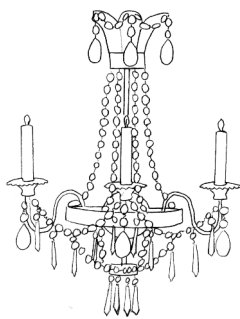

DAVID  
IATESTA

FURNITURE • ACCESSORIES • LIGHTING

ANNECY SCONCE

Product No: 42-0724

21.75"W x 12"D x 30"H

Finish: T301/Antique Gold

Custom sizes and finishes available

ATLANTA BOSTON CHICAGO DALLAS DANIA BEACH DENVER HOUSTON LOS ANGELES MINNEAPOLIS NEW YORK PHILADELPHIA SAN FRANCISCO WASHINGTON DC