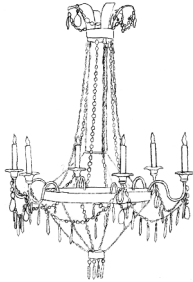

DAVID  
IATESTA

FURNITURE • ACCESSORIES • LIGHTING

ANNECY SCONCE

Product No: 42-0724

21.75"W x 12"D x 30"H

Finish: T301/Antique Gold

Custom sizes and finishes available

ATLANTA BOSTON CHICAGO DALLAS DANIA BEACH DENVER HOUSTON LOS ANGELES MINNEAPOLIS NEW YORK PHILADELPHIA SAN FRANCISCO WASHINGTON DC

Standard Anney Chandelier

Un-electrified

\* Please note drawings not to scale

ATLANTA BOSTON CHICAGO DALLAS DANIA BEACH DENVER HOUSTON LOS ANGELES MINNEAPOLIS NEW YORK PHILADELPHIA SAN FRANCISCO WASHINGTON DC