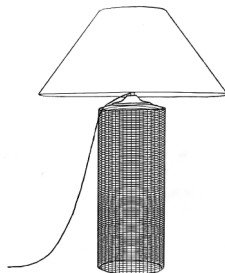

DAVID
IATESTA

FURNITURE • ACCESSORIES • LIGHTING

ROHR LAMP

Product No: 43-0814
7"Dia. x 28"H

ATLANTA BOSTON CHICAGO DALLAS DANIA BEACH DENVER HOUSTON LOS ANGELES MINNEAPOLIS NEW YORK PHILADELPHIA SAN FRANCISCO WASHINGTON DC

IATESTA & COMPANY, INC.

216-C LOG CANOE CIRCLE / STEVENSVILLE, MARYLAND 21666 / 410.604.0360 TEL / 410.604.0363 FAX
www.davidiatesta.com

DAVID
IATESTA

FURNITURE • ACCESSORIES • LIGHTING

Standard Rohr Lamp

With wire mesh inside glass

With cord running down center

With wood turned base

* Please note drawings not to scale

ATLANTA BOSTON CHICAGO DALLAS DANIA BEACH DENVER HOUSTON LOS ANGELES MINNEAPOLIS NEW YORK PHILADELPHIA SAN FRANCISCO WASHINGTON DC