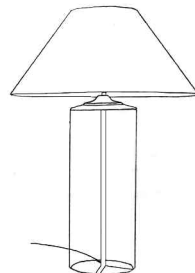

DAVID
IATESTA

FURNITURE • ACCESSORIES • LIGHTING

ROHR LAMP

Product No: 43-0814
7"Dia. x 28"H

ATLANTA BOSTON CHICAGO DALLAS DANIA BEACH DENVER HOUSTON LOS ANGELES MINNEAPOLIS NEW YORK PHILADELPHIA SAN FRANCISCO WASHINGTON DC

IATESTA & COMPANY, INC.

216-C LOG CANOE CIRCLE / STEVENSVILLE, MARYLAND 21666 / 410.604.0360 TEL / 410.604.0363 FAX
www.davidiatesta.com

DAVID
IATESTA

FURNITURE • ACCESSORIES • LIGHTING

Standard Rohr Lamp

With wire mesh inside glass

With cord running down center

With wood turned base

* Please note drawings not to scale

ATLANTA BOSTON CHICAGO DALLAS DANIA BEACH DENVER HOUSTON LOS ANGELES MINNEAPOLIS NEW YORK PHILADELPHIA SAN FRANCISCO WASHINGTON DC