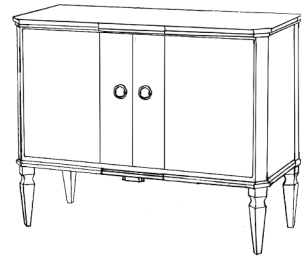

DAVID  
IATESTA

FURNITURE • ACCESSORIES • LIGHTING

SAINT LAURENT COMMODORE

Product No: 31-0727

54"W x 22"D x 34"H

Finish As Shown

Custom sizes and finishes available

ATLANTA BOSTON CHICAGO DALLAS DANIA BEACH DENVER HOUSTON LOS ANGELES MINNEAPOLIS NEW YORK PHILADELPHIA SAN FRANCISCO WASHINGTON DC

IATESTA & COMPANY, INC.

216-C LOG CANOE CIRCLE / STEVENSVILLE, MARYLAND 21666 / 410.604.0360 TEL / 410.604.0363 FAX  
www.davidiatesta.com

DAVID  
IATESTA

FURNITURE • ACCESSORIES • LIGHTING

Standard Saint Laurent Commode

As a bureau

As a chest

As a cabinet

As a semanier

\* Please note drawings not to scale

ATLANTA BOSTON CHICAGO DALLAS DANIA BEACH DENVER HOUSTON LOS ANGELES MINNEAPOLIS NEW YORK PHILADELPHIA SAN FRANCISCO WASHINGTON DC