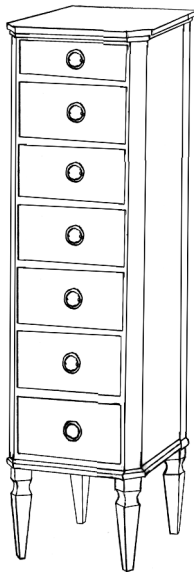

DAVID  
IATESTA

FURNITURE • ACCESSORIES • LIGHTING

SAINT LAURENT COMMODORE

Product No: 31-0727

54"W x 22"D x 34"H

Finish As Shown

Custom sizes and finishes available

ATLANTA BOSTON CHICAGO DALLAS DANIA BEACH DENVER HOUSTON LOS ANGELES MINNEAPOLIS NEW YORK PHILADELPHIA SAN FRANCISCO WASHINGTON DC

IATESTA & COMPANY, INC.

216-C LOG CANOE CIRCLE / STEVENSVILLE, MARYLAND 21666 / 410.604.0360 TEL / 410.604.0363 FAX  
www.davidiatesta.com

DAVID  
IATESTA

FURNITURE • ACCESSORIES • LIGHTING

Standard Saint Laurent Commode

As a bureau

As a chest

As a cabinet

As a semanier

\* Please note drawings not to scale

ATLANTA BOSTON CHICAGO DALLAS DANIA BEACH DENVER HOUSTON LOS ANGELES MINNEAPOLIS NEW YORK PHILADELPHIA SAN FRANCISCO WASHINGTON DC