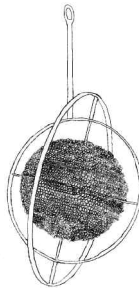

DAVID
IATESTA

FURNITURE • ACCESSORIES • LIGHTING

Standard Armillary Chandelier

Just globe

Just globe with 2 rings

* Please note drawings not to scale

ATLANTA BOSTON CHICAGO DALLAS DANIA BEACH DENVER HOUSTON LOS ANGELES MINNEAPOLIS NEW YORK PHILADELPHIA SAN FRANCISCO WASHINGTON DC