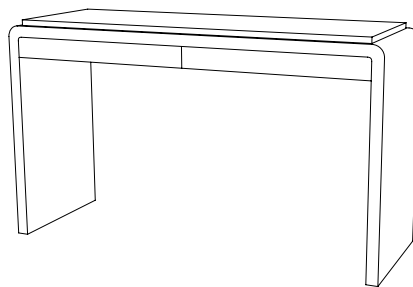

IATESTA  
STUDIO

WATERFALL CONSOLE

13-1407  
52"W x 18"D x 34"H

IATESTA FURNITURE  
STUDIO LIGHTING  
ACCESSORIES  
TEXTILES

CUSTOM SUGGESTIONS

Standard

Standard Waterfall Cocktail Table

Eliminate top panel

Standard Waterfall Side Table

As a writing desk

Hand Made in Maryland  
410.604.0360 (P)  
410.604.0363 (F)  
info@iatestastudio.com  
iatestastudio.com

**NOTE:** Due to variations in printing, the colors shown here cannot absolutely represent true quality and hue. Prior to ordering, please confirm details of this tearsheet and reference finish samples available through your local showroom or sales representative. Line drawings are not drawn to scale.

**WATERFALL CONSOLE**

13-1407

52"W x 18"D x 34"H

Species: Painted

Finish: FS102-05 / Faux Antique Shagreen - Shale

Custom sizes and finishes available