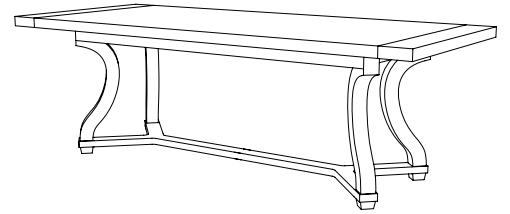

IATESTA
STUDIO

WARDOUR DINING TABLE

11-1703
60" Dia. x 30"H

IATESTA STUDIO

FURNITURE
LIGHTING
ACCESSORIES
TEXTILES

CUSTOM SUGGESTIONS

Standard

Standard Arrundell Dining Table Size I

Standard Wardour Side Table

Double pedestal

With a leaf

Oval

Hand Made in Maryland
410.604.0360 (P)
410.604.0363 (F)
info@iatestastudio.com
iatestastudio.com

NOTE: Due to variations in printing, the colors shown here cannot absolutely represent true quality and hue. Prior to ordering, please confirm details of this tearsheet and reference finish samples available through your local showroom or sales representative. Line drawings are not drawn to scale.

WARDOUR DINING TABLE

Design Staash\Quinn
11-1703
60" Dia. x 30"H
Species: White Oak – Rift Sawn
Finish: O315 / Mohegan
Clearance under top: 28"
Custom sizes and finishes available