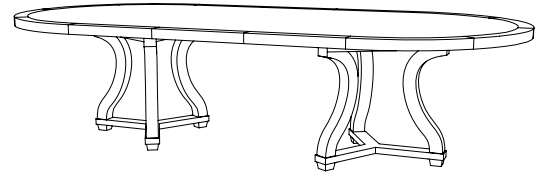

IATESTA
STUDIO

WARDOUR DINING TABLE

11-1703
60" Dia. x 30"H

IATESTA STUDIO

FURNITURE
LIGHTING
ACCESSORIES
TEXTILES

CUSTOM SUGGESTIONS

Standard

Standard Arrundell Dining Table Size I

Standard Wardour Side Table

Double pedestal

With a leaf

Oval

Hand Made in Maryland
410.604.0360 (P)
410.604.0363 (F)
info@iatestastudio.com
iatestastudio.com

NOTE: Due to variations in printing, the colors shown here cannot absolutely represent true quality and hue. Prior to ordering, please confirm details of this tearsheet and reference finish samples available through your local showroom or sales representative. Line drawings are not drawn to scale.

WARDOUR DINING TABLE

Design Staash\Quinn
11-1703
60" Dia. x 30"H
Species: White Oak – Rift Sawn
Finish: O315 / Mohegan
Clearance under top: 28"
Custom sizes and finishes available