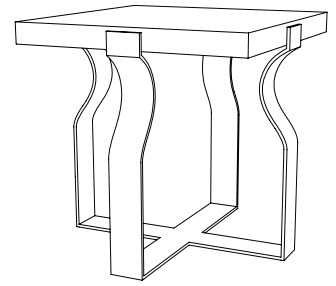

IATESTA
STUDIO

VOIE SIDE TABLE

14-1610
28.125"W x 28.125"D x 28"H

IATESTA STUDIO

FURNITURE
LIGHTING
ACCESSORIES
TEXTILES

CUSTOM SUGGESTIONS

Standard

Standard Voie Console

As a square

As a rectangle

As a center table

As a cocktail table

Hand Made in Maryland
410.604.0360 (P)
410.604.0363 (F)
info@iatestastudio.com
iatestastudio.com

NOTE: Due to variations in printing, the colors shown here cannot absolutely represent true quality and hue. Prior to ordering, please confirm details of this tearsheet and reference finish samples available through your local showroom or sales representative. Line drawings are not drawn to scale.

VOIE SIDE TABLE

Design Staash\Quinn

14-1610

28.125"W x 28.125"D x 28"H

Top: 27.25"Dia.

Top Species: Rough-Sawn Wood

Top Finish As Shown: Blackened

Base Finish: T302 / Aurum