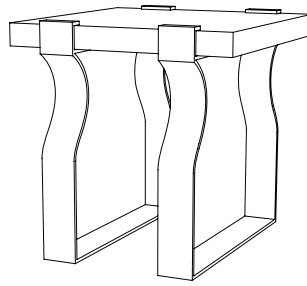

IATESTA
STUDIO

VOIE SIDE TABLE

14-1610
28.125"W x 28.125"D x 28"H

IATESTA STUDIO

FURNITURE
LIGHTING
ACCESSORIES
TEXTILES

CUSTOM SUGGESTIONS

Standard

Standard Voie Console

As a square

As a rectangle

As a center table

As a cocktail table

Hand Made in Maryland
410.604.0360 (P)
410.604.0363 (F)
info@iatestastudio.com
iatestastudio.com

NOTE: Due to variations in printing, the colors shown here cannot absolutely represent true quality and hue. Prior to ordering, please confirm details of this tearsheet and reference finish samples available through your local showroom or sales representative. Line drawings are not drawn to scale.

VOIE SIDE TABLE

Design Staash\Quinn

14-1610

28.125"W x 28.125"D x 28"H

Top: 27.25"Dia.

Top Species: Rough-Sawn Wood

Top Finish As Shown: Blackened

Base Finish: T302 / Aurum