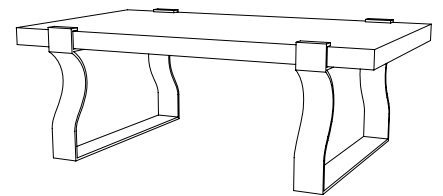

IATESTA
STUDIO

VOIE SIDE TABLE

14-1610
28.125"W x 28.125"D x 28"H

IATESTA STUDIO

FURNITURE
LIGHTING
ACCESSORIES
TEXTILES

CUSTOM SUGGESTIONS

Standard

Standard Voie Console

As a square

As a rectangle

As a center table

As a cocktail table

Hand Made in Maryland
410.604.0360 (P)
410.604.0363 (F)
info@iatestastudio.com
iatestastudio.com

NOTE: Due to variations in printing, the colors shown here cannot absolutely represent true quality and hue. Prior to ordering, please confirm details of this tearsheet and reference finish samples available through your local showroom or sales representative. Line drawings are not drawn to scale.

VOIE SIDE TABLE

Design Staash\Quinn

14-1610

28.125"W x 28.125"D x 28"H

Top: 27.25"Dia.

Top Species: Rough-Sawn Wood

Top Finish As Shown: Blackened

Base Finish: T302 / Aurum