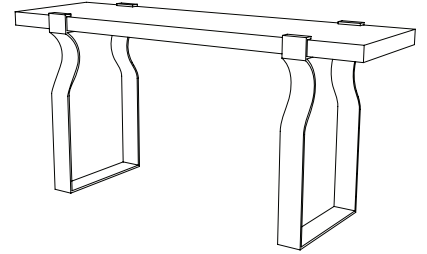

IATESTA
STUDIO

VOIE SIDE TABLE

14-1610
28.125"W x 28.125"D x 28"H

IATESTA STUDIO

FURNITURE
LIGHTING
ACCESSORIES
TEXTILES

CUSTOM SUGGESTIONS

Standard

Standard Voie Console

As a square

As a rectangle

As a center table

As a cocktail table

Hand Made in Maryland
410.604.0360 (P)
410.604.0363 (F)
info@iatestastudio.com
iatestastudio.com

NOTE: Due to variations in printing, the colors shown here cannot absolutely represent true quality and hue. Prior to ordering, please confirm details of this tearsheet and reference finish samples available through your local showroom or sales representative. Line drawings are not drawn to scale.

VOIE SIDE TABLE

Design Staash\Quinn

14-1610

28.125"W x 28.125"D x 28"H

Top: 27.25"Dia.

Top Species: Rough-Sawn Wood

Top Finish As Shown: Blackened

Base Finish: T302 / Aurum