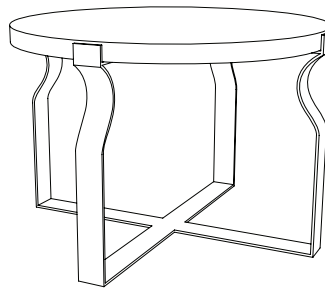

IATESTA
STUDIO

VOIE SIDE TABLE

14-1610
28.125"W x 28.125"D x 28"H

IATESTA STUDIO

FURNITURE
LIGHTING
ACCESSORIES
TEXTILES

CUSTOM SUGGESTIONS

Standard

Standard Voie Console

As a square

As a rectangle

As a center table

As a cocktail table

Hand Made in Maryland
410.604.0360 (P)
410.604.0363 (F)
info@iatestastudio.com
iatestastudio.com

NOTE: Due to variations in printing, the colors shown here cannot absolutely represent true quality and hue. Prior to ordering, please confirm details of this tearsheet and reference finish samples available through your local showroom or sales representative. Line drawings are not drawn to scale.

VOIE SIDE TABLE

Design Staash\Quinn

14-1610

28.125"W x 28.125"D x 28"H

Top: 27.25"Dia.

Top Species: Rough-Sawn Wood

Top Finish As Shown: Blackened

Base Finish: T302 / Aurum