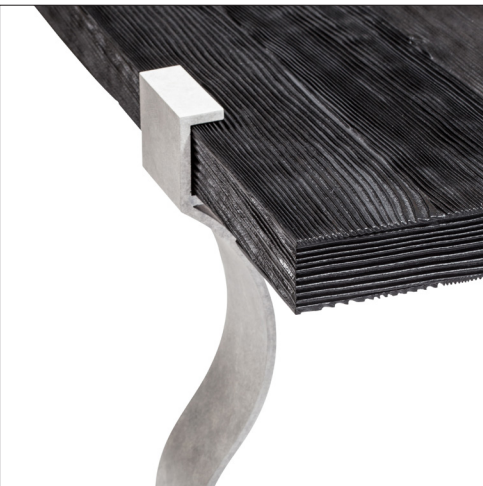

IATESTA
STUDIO

VOIE CONSOLE

13-1606
70"W x 20.75"D x 33.375"H

IATESTA STUDIO

FURNITURE
LIGHTING
ACCESSORIES
TEXTILES

CUSTOM SUGGESTIONS

Standard

Standard Corsia Console

Standard Voie Side Table

Standard Layne Console

As a dining table

As a cocktail table

Hand Made in Maryland
410.604.0360 (P)
410.604.0363 (F)
info@iatestastudio.com
iatestastudio.com

NOTE: Due to variations in printing, the colors shown here cannot absolutely represent true quality and hue. Prior to ordering, please confirm details of this tearsheet and reference finish samples available through your local showroom or sales representative. Line drawings are not drawn to scale.

VOIE CONSOLE

Design Staash\Quinn
13-1606

70"W x 20.75"D x 33.375"H

Top: 70"W x 20"D x 33"H

Top Species: Douglas Fir – Quarter Sawn

Top Finish: Nimbus – Matte

Base Finish: T220 / Old Zinc

Clearance under top: 30.5"