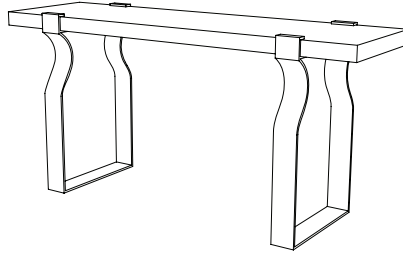

IATESTA
STUDIO

VOIE CONSOLE

13-1606
70"W x 20.75"D x 33.375"H

IATESTA STUDIO

FURNITURE
LIGHTING
ACCESSORIES
TEXTILES

CUSTOM SUGGESTIONS

Standard

Standard Corsia Console

Standard Voie Side Table

Standard Layne Console

As a dining table

As a cocktail table

Hand Made in Maryland
410.604.0360 (P)
410.604.0363 (F)
info@iatestastudio.com
iatestastudio.com

NOTE: Due to variations in printing, the colors shown here cannot absolutely represent true quality and hue. Prior to ordering, please confirm details of this tearsheet and reference finish samples available through your local showroom or sales representative. Line drawings are not drawn to scale.

VOIE CONSOLE

Design Staash\Quinn
13-1606

70"W x 20.75"D x 33.375"H

Top: 70"W x 20"D x 33"H

Top Species: Douglas Fir – Quarter Sawn

Top Finish: Nimbus – Matte

Base Finish: T220 / Old Zinc

Clearance under top: 30.5"