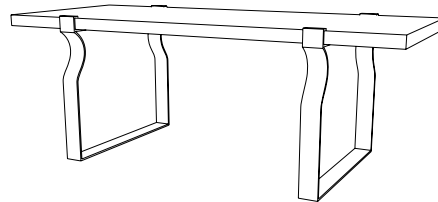

IATESTA
STUDIO

VOIE CONSOLE

13-1606
70"W x 20.75"D x 33.375"H

IATESTA STUDIO

FURNITURE
LIGHTING
ACCESSORIES
TEXTILES

CUSTOM SUGGESTIONS

Standard

Standard Corsia Console

Standard Voie Side Table

Standard Layne Console

As a dining table

As a cocktail table

Hand Made in Maryland
410.604.0360 (P)
410.604.0363 (F)
info@iatestastudio.com
iatestastudio.com

NOTE: Due to variations in printing, the colors shown here cannot absolutely represent true quality and hue. Prior to ordering, please confirm details of this tearsheet and reference finish samples available through your local showroom or sales representative. Line drawings are not drawn to scale.

VOIE CONSOLE

Design Staash\Quinn
13-1606

70"W x 20.75"D x 33.375"H

Top: 70"W x 20"D x 33"H

Top Species: Douglas Fir – Quarter Sawn

Top Finish: Nimbus – Matte

Base Finish: T220 / Old Zinc

Clearance under top: 30.5"