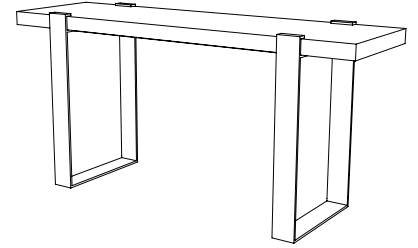

IATESTA
STUDIO

VOIE CONSOLE

13-1606
70"W x 20.75"D x 33.375"H

IATESTA STUDIO

FURNITURE
LIGHTING
ACCESSORIES
TEXTILES

CUSTOM SUGGESTIONS

Standard

Standard Corsia Console

Standard Voie Side Table

Standard Layne Console

As a dining table

As a cocktail table

Hand Made in Maryland
410.604.0360 (P)
410.604.0363 (F)
info@iatestastudio.com
iatestastudio.com

NOTE: Due to variations in printing, the colors shown here cannot absolutely represent true quality and hue. Prior to ordering, please confirm details of this tearsheet and reference finish samples available through your local showroom or sales representative. Line drawings are not drawn to scale.

VOIE CONSOLE

Design Staash\Quinn
13-1606

70"W x 20.75"D x 33.375"H

Top: 70"W x 20"D x 33"H

Top Species: Douglas Fir – Quarter Sawn

Top Finish: Nimbus – Matte

Base Finish: T220 / Old Zinc

Clearance under top: 30.5"