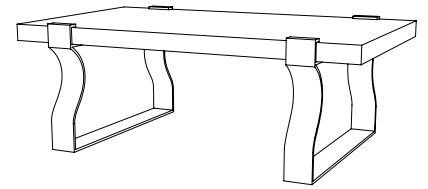

IATESTA
STUDIO

VOIE CONSOLE

13-1606
70"W x 20.75"D x 33.375"H

IATESTA STUDIO

FURNITURE
LIGHTING
ACCESSORIES
TEXTILES

CUSTOM SUGGESTIONS

Standard

Standard Corsia Console

Standard Voie Side Table

Standard Layne Console

As a dining table

As a cocktail table

Hand Made in Maryland
410.604.0360 (P)
410.604.0363 (F)
info@iatestastudio.com
iatestastudio.com

NOTE: Due to variations in printing, the colors shown here cannot absolutely represent true quality and hue. Prior to ordering, please confirm details of this tearsheet and reference finish samples available through your local showroom or sales representative. Line drawings are not drawn to scale.

VOIE CONSOLE

Design Staash\Quinn
13-1606

70"W x 20.75"D x 33.375"H

Top: 70"W x 20"D x 33"H

Top Species: Douglas Fir – Quarter Sawn

Top Finish: Nimbus – Matte

Base Finish: T220 / Old Zinc

Clearance under top: 30.5"