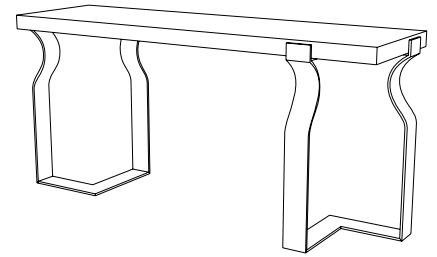

IATESTA
STUDIO

VOIE CONSOLE

13-1606
70"W x 20.75"D x 33.375"H

IATESTA STUDIO

FURNITURE
LIGHTING
ACCESSORIES
TEXTILES

CUSTOM SUGGESTIONS

Standard

Standard Corsia Console

Standard Voie Side Table

Standard Layne Console

As a dining table

As a cocktail table

Hand Made in Maryland
410.604.0360 (P)
410.604.0363 (F)
info@iatestastudio.com
iatestastudio.com

NOTE: Due to variations in printing, the colors shown here cannot absolutely represent true quality and hue. Prior to ordering, please confirm details of this tearsheet and reference finish samples available through your local showroom or sales representative. Line drawings are not drawn to scale.

VOIE CONSOLE

Design Staash\Quinn
13-1606

70"W x 20.75"D x 33.375"H

Top: 70"W x 20"D x 33"H

Top Species: Douglas Fir – Quarter Sawn

Top Finish: Nimbus – Matte

Base Finish: T220 / Old Zinc

Clearance under top: 30.5"