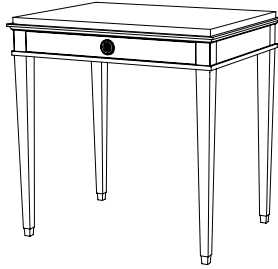

IATESTA
STUDIO

SWEDISH NIGHT TABLE

14-0015
28"W x 21"D x 28"H

IATESTA

FURNITURE
LIGHTING
ACCESSORIES
TEXTILES

STUDIO

CUSTOM SUGGESTIONS

Standard

As a dining table

With a shelf

Standard Desk

Standard Writing Desk

Standard Console

Hand Made in Maryland
410.604.0360 (P)
410.604.0363 (F)
info@iatestastudio.com
iatestastudio.com

NOTE: Due to variations in printing, the colors shown here cannot absolutely represent true quality and hue. Prior to ordering, please confirm details of this tearsheet and reference finish samples available through your local showroom or sales representative. Line drawings are not drawn to scale.

SWEDISH NIGHT TABLE

14-0015

28"W x 21"D x 28"H

Species: Painted

Finish: PF307 / Swedish Blue

Accent: Dark Blue

Legs: Antiqued brass ferrules

One drawer on the width side