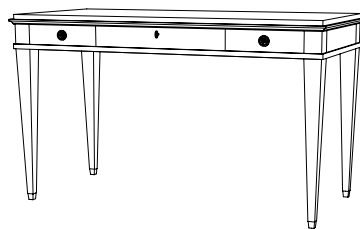

IATESTA
STUDIO

SWEDISH NIGHT TABLE

14-0015
28"W x 21"D x 28"H

IATESTA

FURNITURE
LIGHTING
ACCESSORIES
TEXTILES

STUDIO

CUSTOM SUGGESTIONS

Standard

As a dining table

With a shelf

Standard Desk

Standard Writing Desk

Standard Console

Hand Made in Maryland
410.604.0360 (P)
410.604.0363 (F)
info@iatestastudio.com
iatestastudio.com

NOTE: Due to variations in printing, the colors shown here cannot absolutely represent true quality and hue. Prior to ordering, please confirm details of this tearsheet and reference finish samples available through your local showroom or sales representative. Line drawings are not drawn to scale.

SWEDISH NIGHT TABLE

14-0015

28"W x 21"D x 28"H

Species: Painted

Finish: PF307 / Swedish Blue

Accent: Dark Blue

Legs: Antiqued brass ferrules

One drawer on the width side