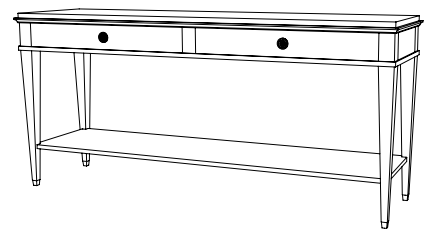

IATESTA
STUDIO

SWEDISH NIGHT TABLE

14-0015
28"W x 21"D x 28"H

IATESTA

FURNITURE
LIGHTING
ACCESSORIES
TEXTILES

STUDIO

CUSTOM SUGGESTIONS

Standard

As a dining table

With a shelf

Standard Desk

Standard Writing Desk

Standard Console

Hand Made in Maryland
410.604.0360 (P)
410.604.0363 (F)
info@iatestastudio.com
iatestastudio.com

NOTE: Due to variations in printing, the colors shown here cannot absolutely represent true quality and hue. Prior to ordering, please confirm details of this tearsheet and reference finish samples available through your local showroom or sales representative. Line drawings are not drawn to scale.

SWEDISH NIGHT TABLE

14-0015

28"W x 21"D x 28"H

Species: Painted

Finish: PF307 / Swedish Blue

Accent: Dark Blue

Legs: Antiqued brass ferrules

One drawer on the width side