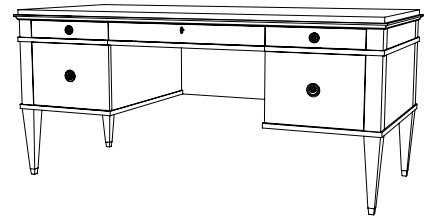

IATESTA
STUDIO

SWEDISH NIGHT TABLE

14-0015
28"W x 21"D x 28"H

IATESTA

FURNITURE
LIGHTING
ACCESSORIES
TEXTILES

STUDIO

CUSTOM SUGGESTIONS

Standard

As a dining table

With a shelf

Standard Desk

Standard Writing Desk

Standard Console

Hand Made in Maryland
410.604.0360 (P)
410.604.0363 (F)
info@iatestastudio.com
iatestastudio.com

NOTE: Due to variations in printing, the colors shown here cannot absolutely represent true quality and hue. Prior to ordering, please confirm details of this tearsheet and reference finish samples available through your local showroom or sales representative. Line drawings are not drawn to scale.

SWEDISH NIGHT TABLE

14-0015

28"W x 21"D x 28"H

Species: Painted

Finish: PF307 / Swedish Blue

Accent: Dark Blue

Legs: Antiqued brass ferrules

One drawer on the width side