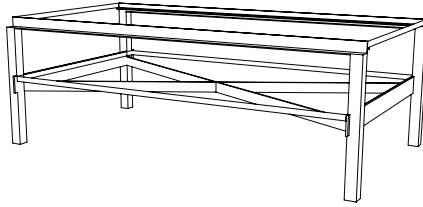

IATESTA  
STUDIO

STRUKTUR COCKTAIL TABLE

15-1504  
54"W x 31"D x 19"H

## CUSTOM SUGGESTIONS

Standard

Standard Rotunda Cocktail Table

Eliminate shelf

As a console

As a square cocktail table

As a side table

Hand Made in Maryland  
410.604.0360 (P)  
410.604.0363 (F)  
info@iatestastudio.com  
iatestastudio.com

## STRUKTUR COCKTAIL TABLE

Design Staash\Quinn  
15-1504

54"W x 31"D x 19"H

Finish: T302 / Aurum

Top & Shelf: Inset 0.75" thick Starfire glass

Custom sizes and finishes available

iatestastudio.com

All content © by Iatesta Studio