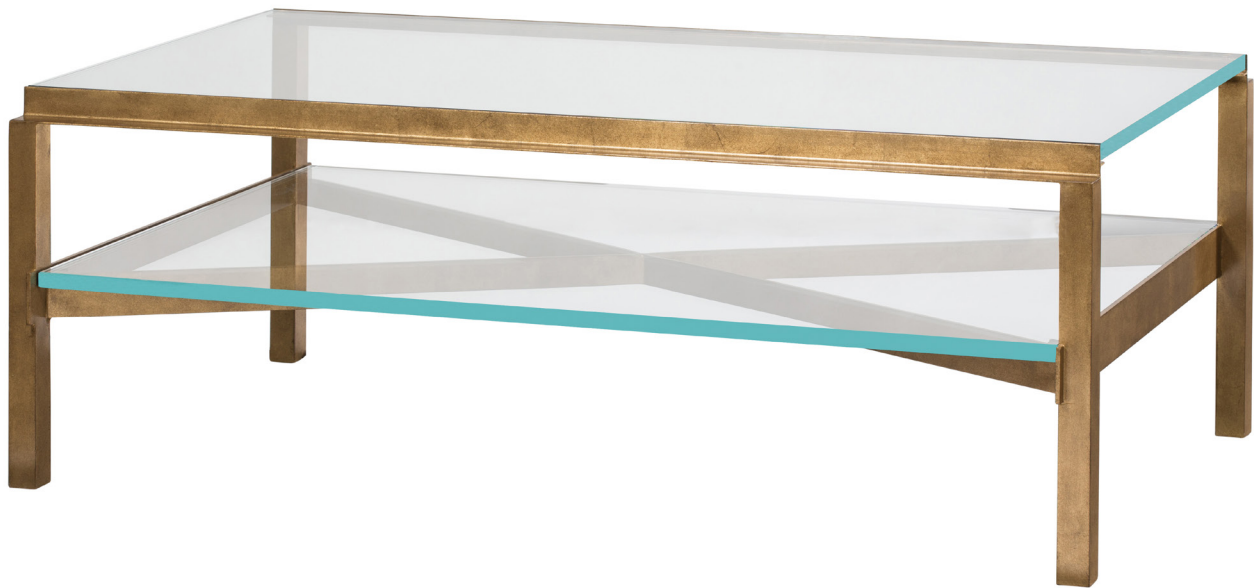

IATESTA  
STUDIO

STRUKTUR COCKTAIL TABLE

15-1504  
54"W x 31"D x 19"H

## CUSTOM SUGGESTIONS

Standard

Standard Rotunda Cocktail Table

Eliminate shelf

As a console

As a square cocktail table

As a side table

Hand Made in Maryland  
410.604.0360 (P)  
410.604.0363 (F)  
info@iatestastudio.com  
iatestastudio.com

## STRUKTUR COCKTAIL TABLE

Design Staash\Quinn  
15-1504

54"W x 31"D x 19"H

Finish: T302 / Aurum

Top & Shelf: Inset 0.75" thick Starfire glass

Custom sizes and finishes available

iatestastudio.com

All content © by Iatesta Studio