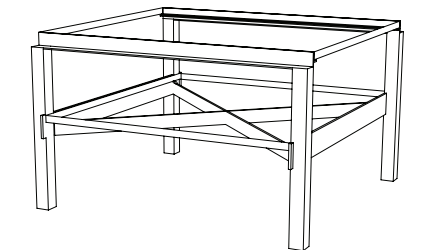

## CUSTOM SUGGESTIONS

Standard

Standard Rotunda Cocktail Table

Eliminate shelf

As a console

As a square cocktail table

As a side table

Hand Made in Maryland  
410.604.0360 (P)  
410.604.0363 (F)  
info@iatestastudio.com  
iatestastudio.com

## STRUKTUR COCKTAIL TABLE

Design Staash\Quinn  
15-1504

54"W x 31"D x 19"H

Finish: T302 / Aurum

Top & Shelf: Inset 0.75" thick Starfire glass

Custom sizes and finishes available

iatestastudio.com

All content © by Iatesta Studio