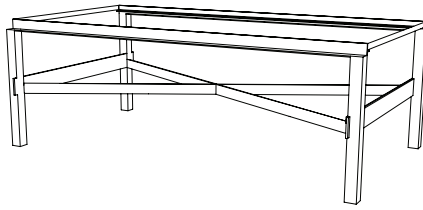

IATESTA  
STUDIO

STRUKTUR COCKTAIL TABLE

15-1504  
54"W x 31"D x 19"H

## CUSTOM SUGGESTIONS

Standard

Standard Rotunda Cocktail Table

Eliminate shelf

As a console

As a square cocktail table

As a side table

Hand Made in Maryland  
410.604.0360 (P)  
410.604.0363 (F)  
info@iatestastudio.com  
iatestastudio.com

## STRUKTUR COCKTAIL TABLE

Design Staash\Quinn  
15-1504

54"W x 31"D x 19"H

Finish: T302 / Aurum

Top & Shelf: Inset 0.75" thick Starfire glass

Custom sizes and finishes available

iatestastudio.com

All content © by Iatesta Studio