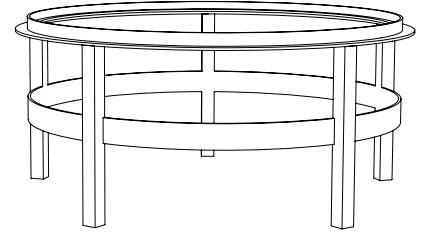

IATESTA  
STUDIO

STRUKTUR COCKTAIL TABLE

15-1504  
54"W x 31"D x 19"H

## CUSTOM SUGGESTIONS

Standard

Standard Rotunda Cocktail Table

Eliminate shelf

As a console

As a square cocktail table

As a side table

Hand Made in Maryland  
410.604.0360 (P)  
410.604.0363 (F)  
info@iatestastudio.com  
iatestastudio.com

## STRUKTUR COCKTAIL TABLE

Design Staash\Quinn  
15-1504

54"W x 31"D x 19"H

Finish: T302 / Aurum

Top & Shelf: Inset 0.75" thick Starfire glass

Custom sizes and finishes available

iatestastudio.com

All content © by Iatesta Studio