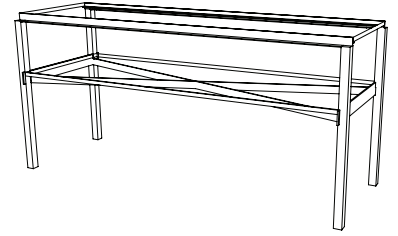

## CUSTOM SUGGESTIONS

Standard

Standard Rotunda Cocktail Table

Eliminate shelf

As a console

As a square cocktail table

As a side table

Hand Made in Maryland  
410.604.0360 (P)  
410.604.0363 (F)  
info@iatestastudio.com  
iatestastudio.com

## STRUKTUR COCKTAIL TABLE

Design Staash\Quinn  
15-1504

54"W x 31"D x 19"H

Finish: T302 / Aurum

Top & Shelf: Inset 0.75" thick Starfire glass

Custom sizes and finishes available

iatestastudio.com

All content © by Iatesta Studio