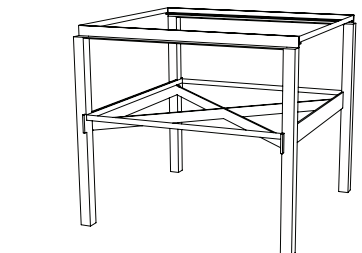

## CUSTOM SUGGESTIONS

Standard

Standard Rotunda Cocktail Table

Eliminate shelf

As a console

As a square cocktail table

As a side table

Hand Made in Maryland  
410.604.0360 (P)  
410.604.0363 (F)  
info@iatestastudio.com  
iatestastudio.com

## STRUKTUR COCKTAIL TABLE

Design Staash\Quinn  
15-1504

54"W x 31"D x 19"H

Finish: T302 / Aurum

Top & Shelf: Inset 0.75" thick Starfire glass

Custom sizes and finishes available

iatestastudio.com

All content © by Iatesta Studio